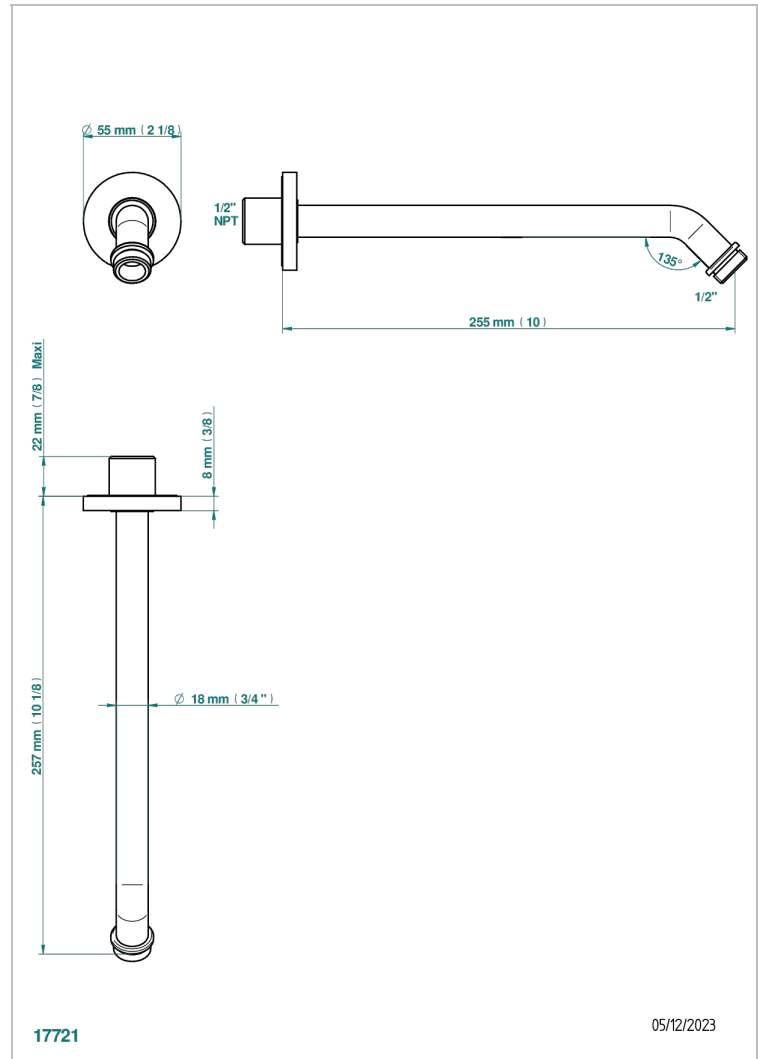

NANO

G5A-84/US

Horizontal shower arm, 45°, lg: 10"

CHARACTERISTIC

- Nano
- Horizontal shower arm, 45°, lg: 10"

AVAILABLE FINITIONS

Black ceram - D30
Chrome polished - A02
Chrome polished / gold polished - G02
Gold mat - F07
Gold polished - F01
Matt chrome (American satin) - C02

Matt nickel (American satin) - C01
Nickel antique / Sovereign - H28
Nickel polished - B01
Soft gold - F30
Soft matt gold - F31