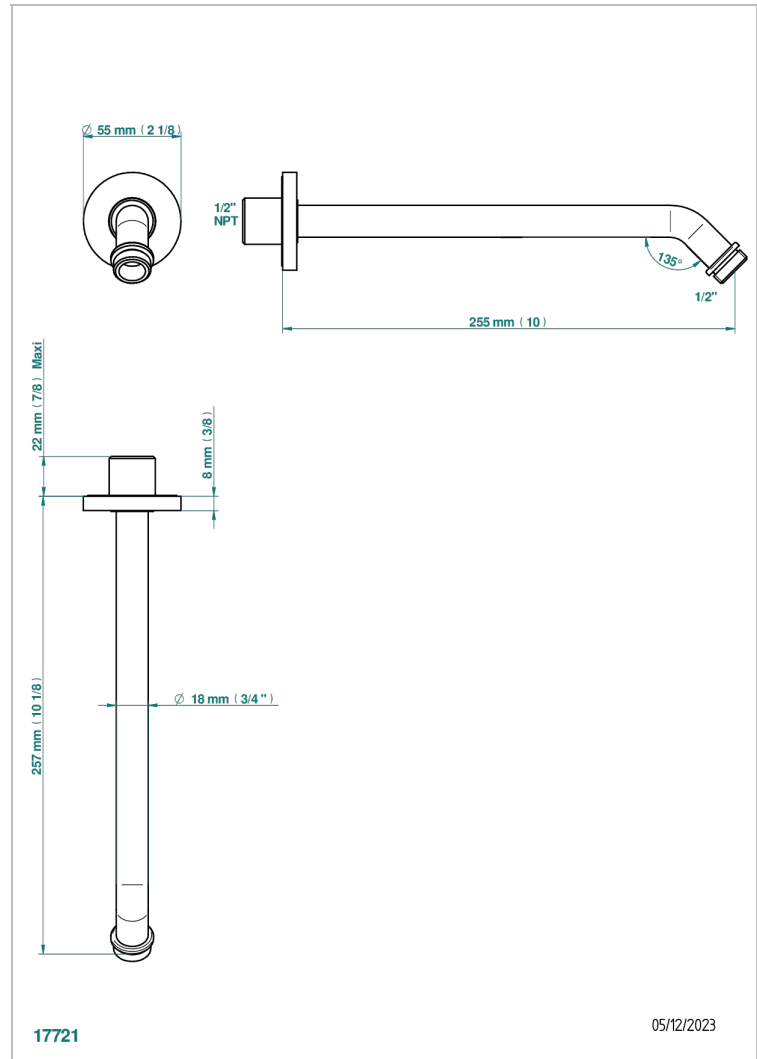

# SPIRIT WITH LEVER HANDLES

G58-84/US

Horizontal shower arm, 45°, lg: 10"

THG<sup>®</sup>  
PARIS

## CHARACTERISTIC

- Spirit with lever handles
- Horizontal shower arm, 45°, lg: 10"