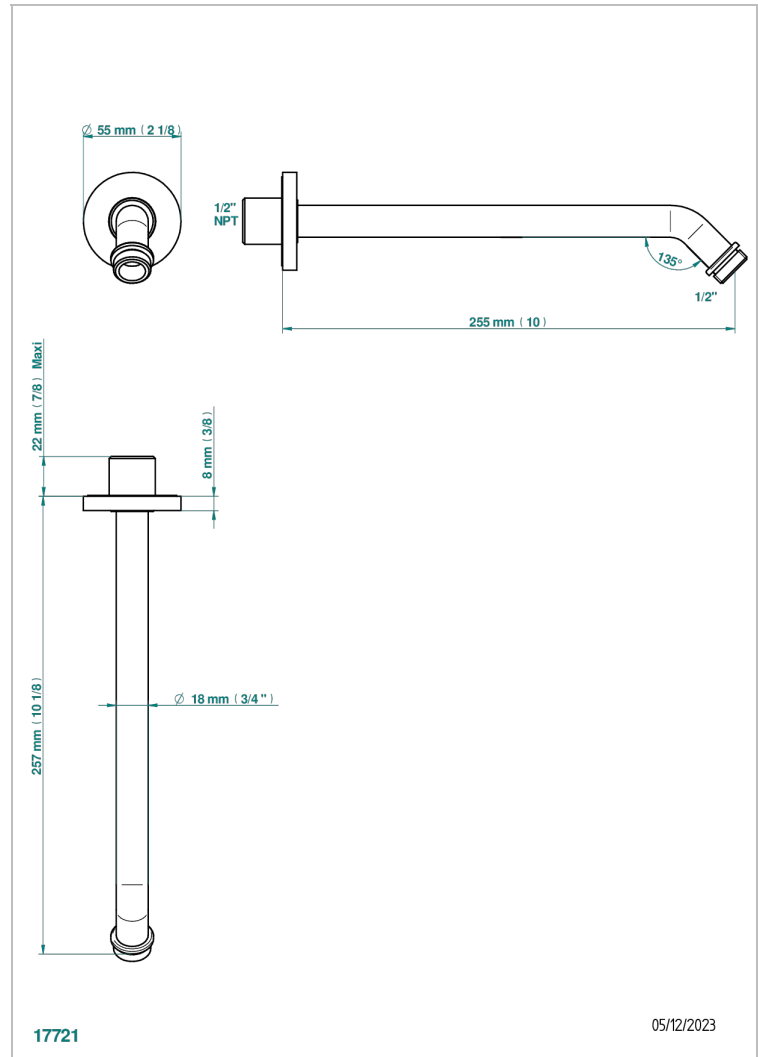

COLLECTION "O"

G4P-84/US

Horizontal shower arm, 45°, lg: 10"

THG[®]
PARIS

17721

05/12/2023

CHARACTERISTIC

- Collection "O"
- Horizontal shower arm, 45°, lg: 10"