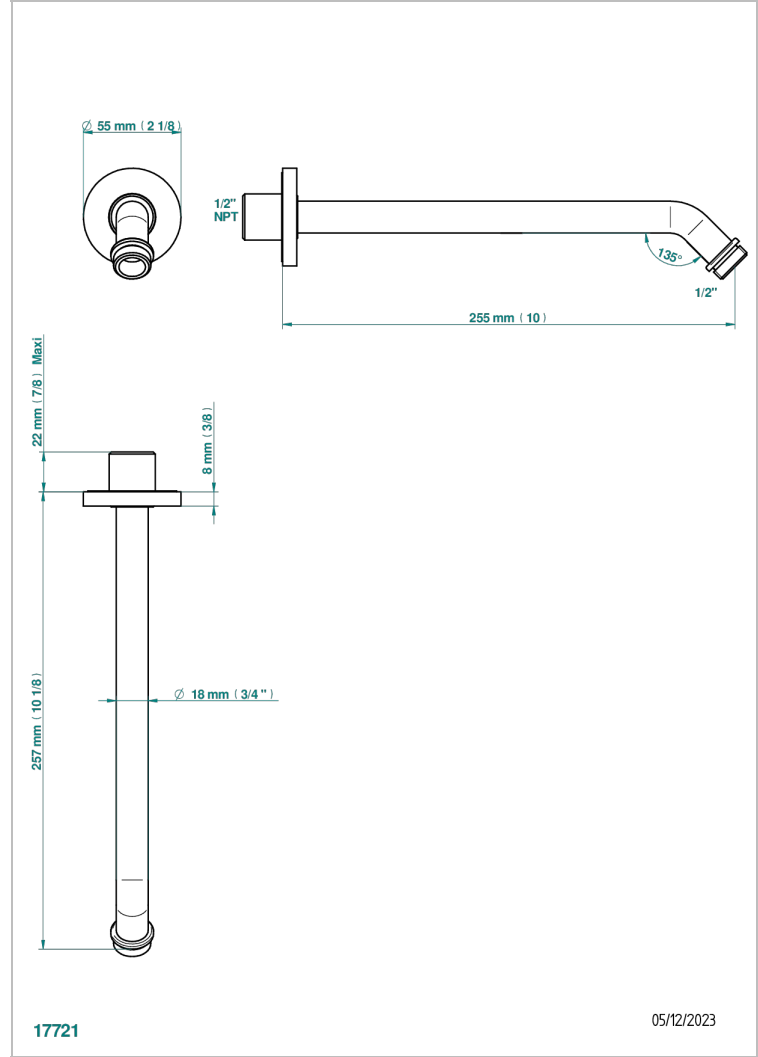

MONTAIGNE VENUS WHITE MARBLE WITH LEVER HANDLES

G3W-84/US

Horizontal shower arm, 45°, lg: 10"

CHARACTERISTIC

- Montaigne Vénus white marble with lever handles
- Horizontal shower arm, 45°, lg: 10"

AVAILABLE FINITIONS