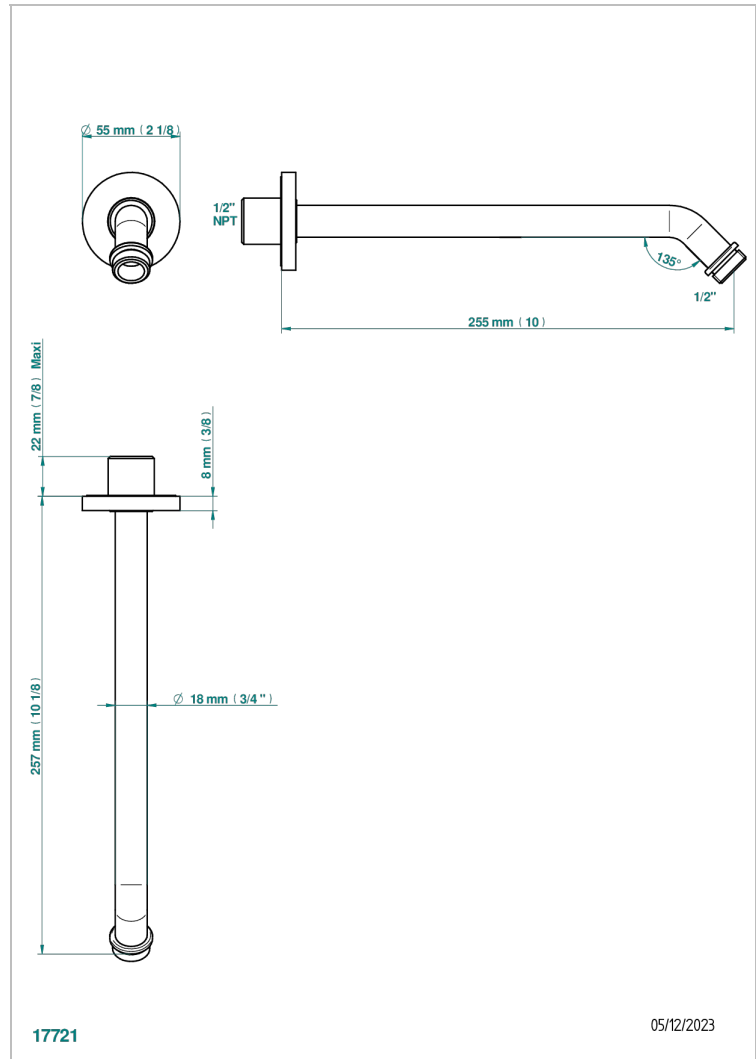

# MONTAIGNE VENUS WHITE MARBLE

G3V-84/US

Horizontal shower arm, 45°, lg: 10"

THG<sup>®</sup>  
PARIS

## CHARACTERISTIC

- Montaigne Vénus white marble
- Horizontal shower arm, 45°, lg: 10"