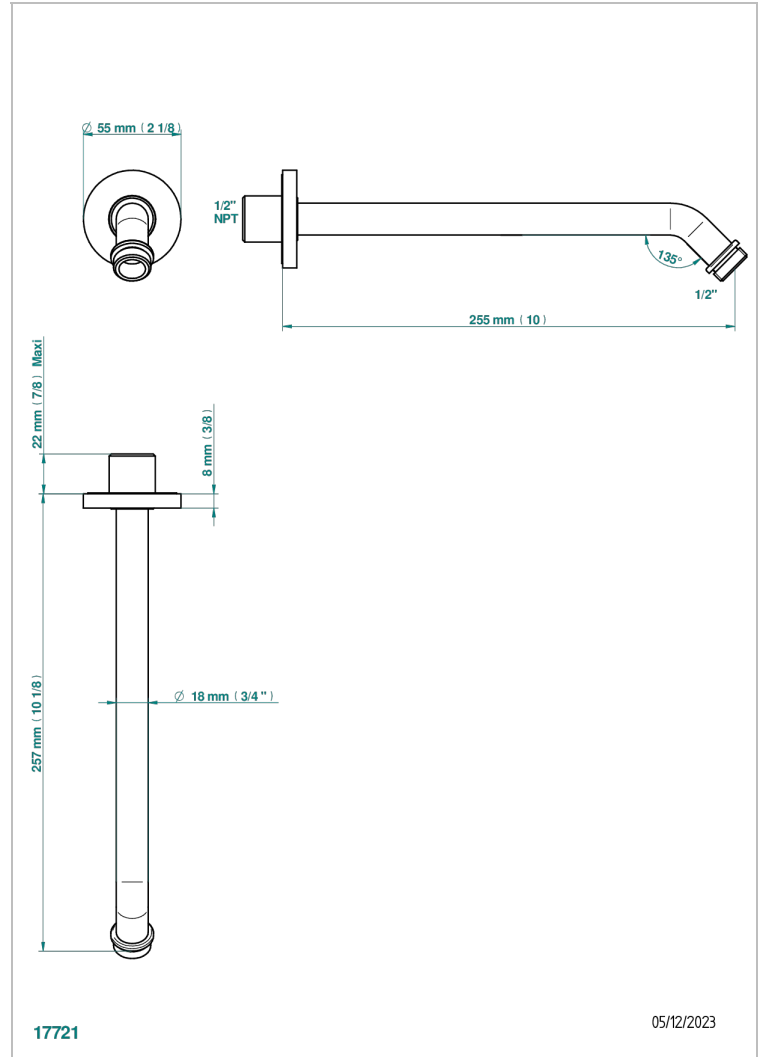

# MONTAIGNE LEONARDO GREY MARBLE WITH LEVER HANDLES

THG<sup>®</sup>  
PARIS

G3U-84/US

Horizontal shower arm, 45°, lg: 10"

## CHARACTERISTIC

- Montaigne Leonardo Grey marble with lever handles
- Horizontal shower arm, 45°, lg: 10"