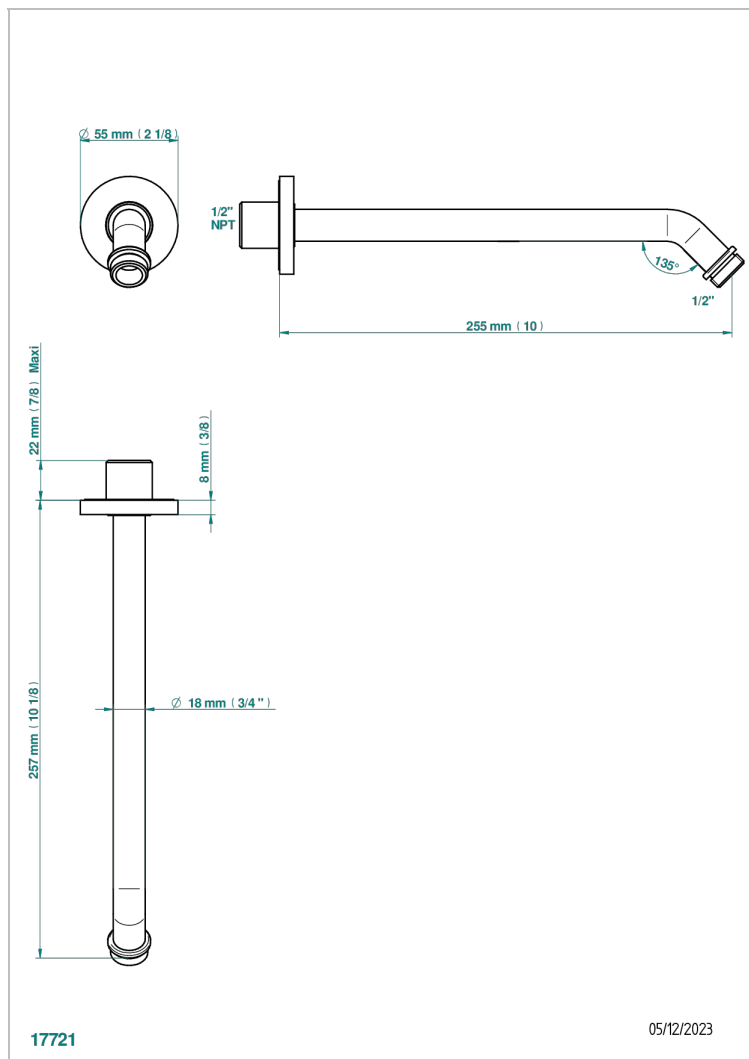

MONTAIGNE LEONARDO GREY MARBLE

G3T-84/US

Horizontal shower arm, 45°, lg: 10"

CHARACTERISTIC

- Montaigne Leonardo Grey marble
- Horizontal shower arm, 45°, lg: 10"

AVAILABLE FINITIONS

Black ceram - D30

Blush PVD - H62