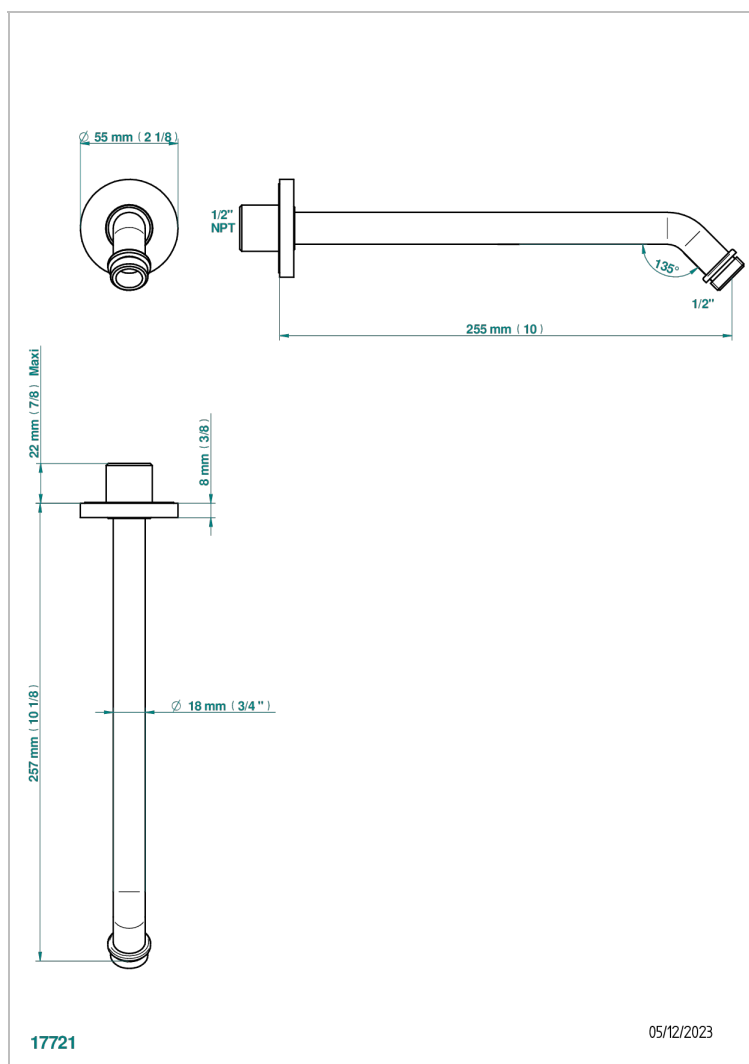

POMME GOLD LUSTER CRYSTAL

A46-84/US

Horizontal shower arm, 45°, lg: 10"

THG[®]
PARIS

CHARACTERISTIC

- Pomme Gold luster crystal
- Horizontal shower arm, 45°, lg: 10"

AVAILABLE FINITIONS

Black ceram - D30
Blush PVD - H62
Brass color PVD - H49
Brown bronze color PVD - F33
Chrome polished - A02
Chrome polished / gold polished - G02

Copper antique matt, coated - H07
Gold color PVD - H52
Gold mat - F07
Gold polished - F01
Graphite PVD - H64
Light coated bronze - D01

Matt Umber PVD - H67
Matt blush PVD - H60
Matt brass color PVD - H50
Matt brown bronze color PVD - F34
Matt chrome (American satin) - C02
Matt gold color PVD - H53

Matt graphite PVD - H65
Matt nickel (American satin) - C01
Matt nickel color PVD - H56
Nickel antique / Sovereign - H28
Nickel color PVD - H55
Nickel polished - B01

Soft gold - F30
Soft matt gold - F31
Umber PVD - H66