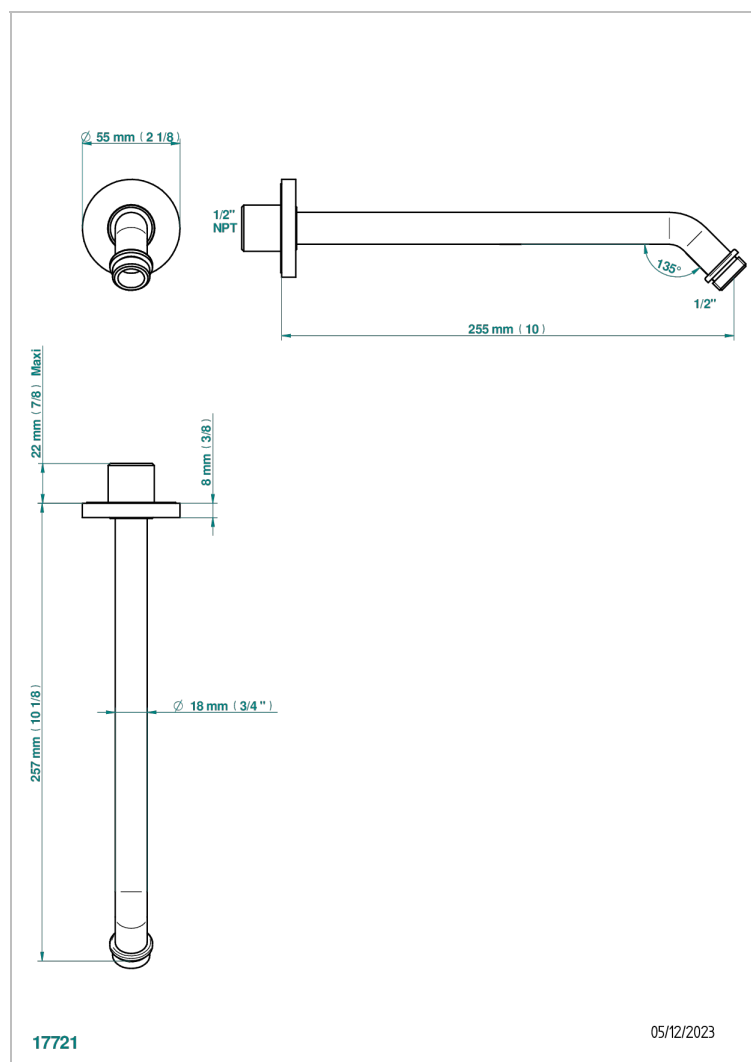

POMME CLEAR SATINY CRYSTAL

A42-84/US

Horizontal shower arm, 45°, lg: 10"

CHARACTERISTIC

- Pomme Clear satiny crystal
- Horizontal shower arm, 45°, lg: 10"

AVAILABLE FINITIONS

Black ceram - D30

Blush PVD - H62

Umber PVD - H66