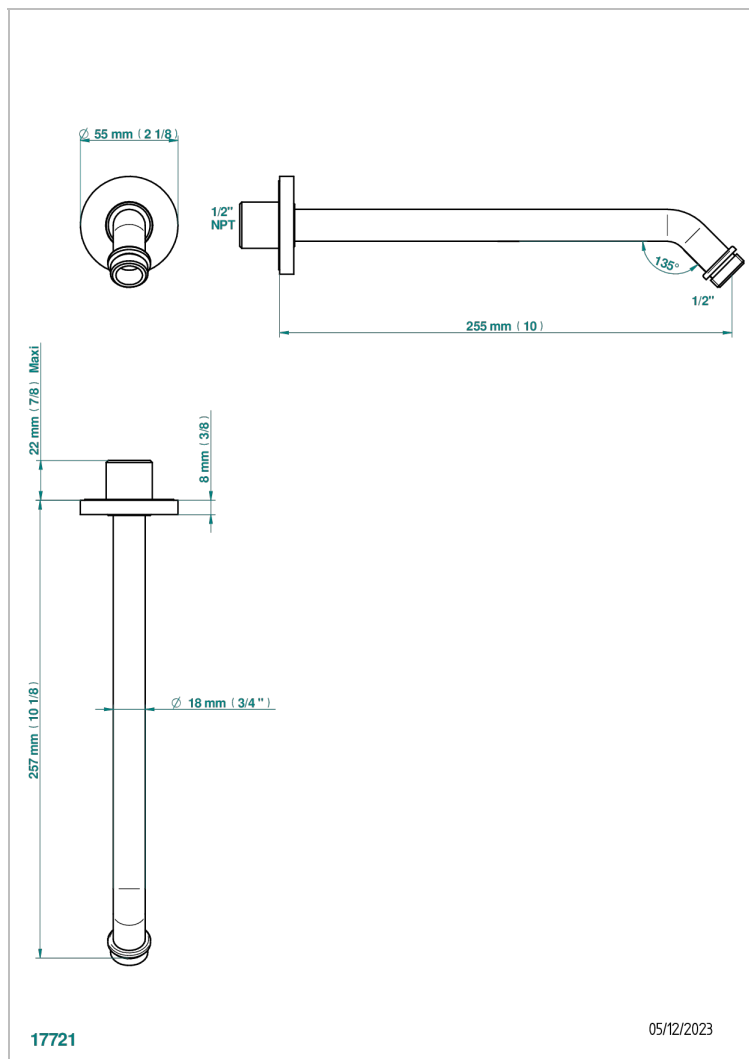

BAMBOU BLACK CRYSTAL

A33-84/US

Horizontal shower arm, 45°, lg: 10"

THG[®]
PARIS

17721

05/12/2023

CHARACTERISTIC

- Bambo Black crystal
- Horizontal shower arm, 45°, lg: 10"