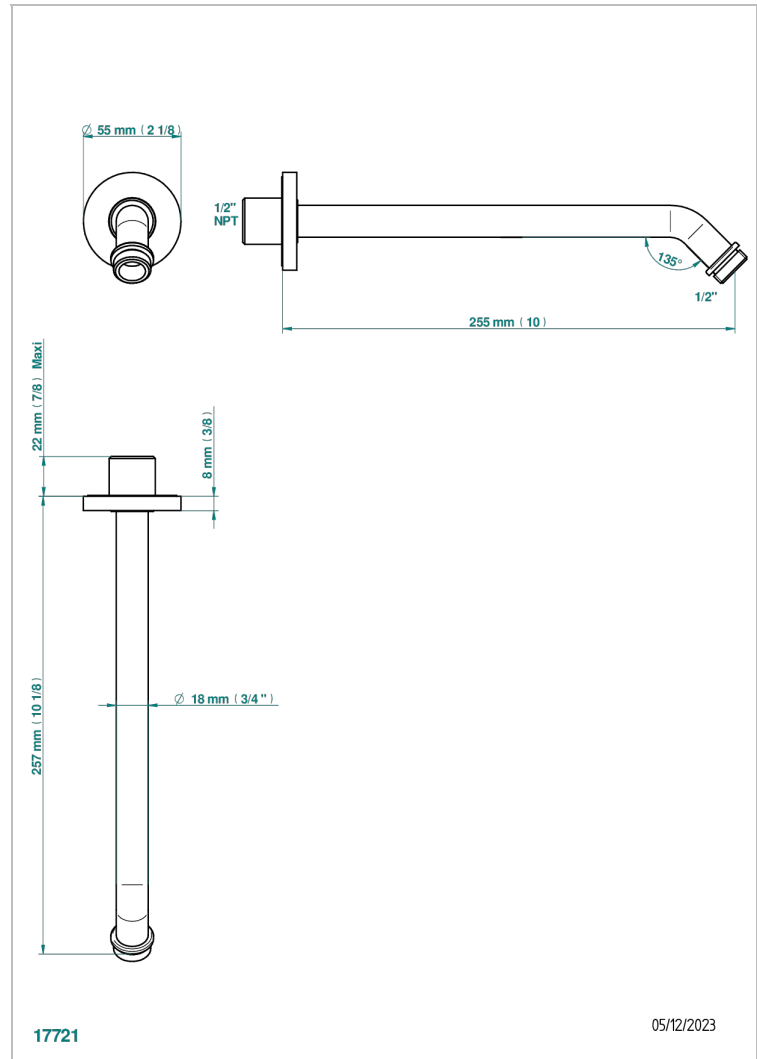

MOSSI CLEAR CRYSTAL

A2N-84/US

Horizontal shower arm, 45°, lg: 10"

THG[®]
PARIS

CHARACTERISTIC

- Mossi Clear crystal
- Horizontal shower arm, 45°, lg: 10"

AVAILABLE FINITIONS

Black ceram - D30
Blush PVD - H62
Brass color PVD - H49
Brown bronze color PVD - F33
Chrome polished - A02
Chrome polished / gold polished - G02