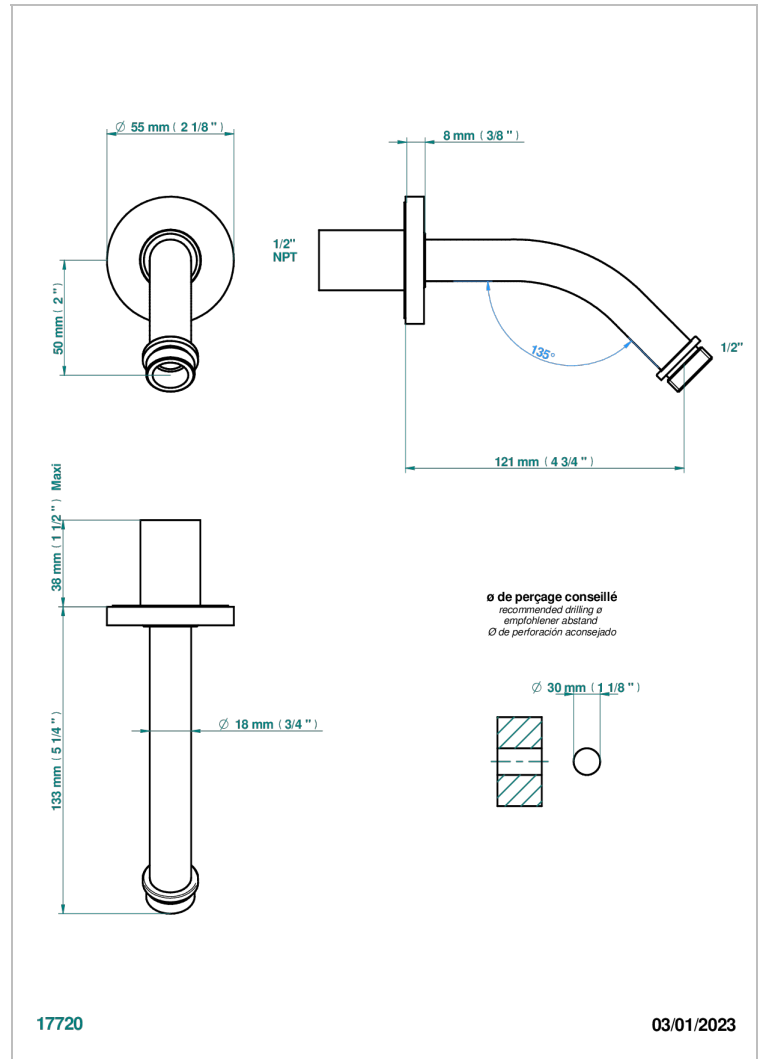

NEW ISLAND

U5N-82/US

Horizontal shower arm, 45°, lg: 4" 3/4

THG[®]
PARIS

CHARACTERISTIC

- New Island
- Horizontal shower arm, 45°, lg: 4" 3/4

AVAILABLE FINITIONS

Black ceram - D30
Blush PVD - H62
Brass color PVD - H49
Brown bronze color PVD - F33
Chrome polished - A02
Gold color PVD - H52

Matt nickel color PVD - H56
Nickel antique / Sovereign - H28
Nickel color PVD - H55
Nickel polished - B01
Soft matt gold - F31
Umber PVD - H66