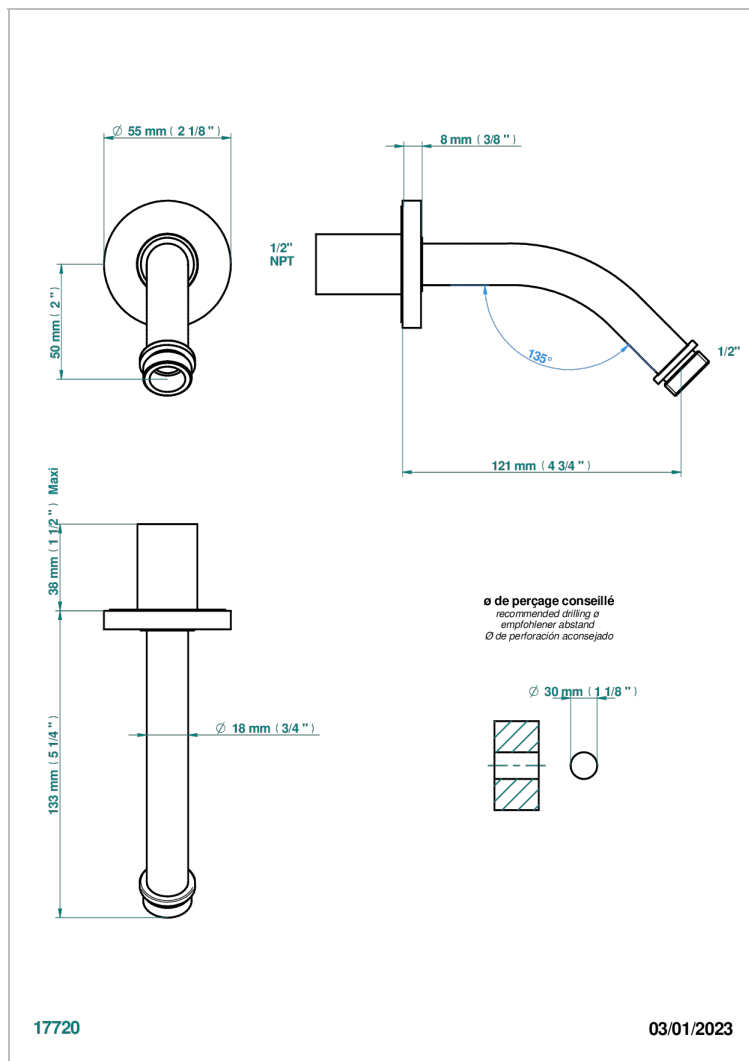

INFINI WHITE PORCELAIN WITH PLATINUM DECOR

U2E-82/US

Horizontal shower arm, 45°, lg: 4" 3/4

CHARACTERISTIC

- Infini White Porcelain with Platinum decor
- Horizontal shower arm, 45°, lg: 4" 3/4

AVAILABLE FINITIONS