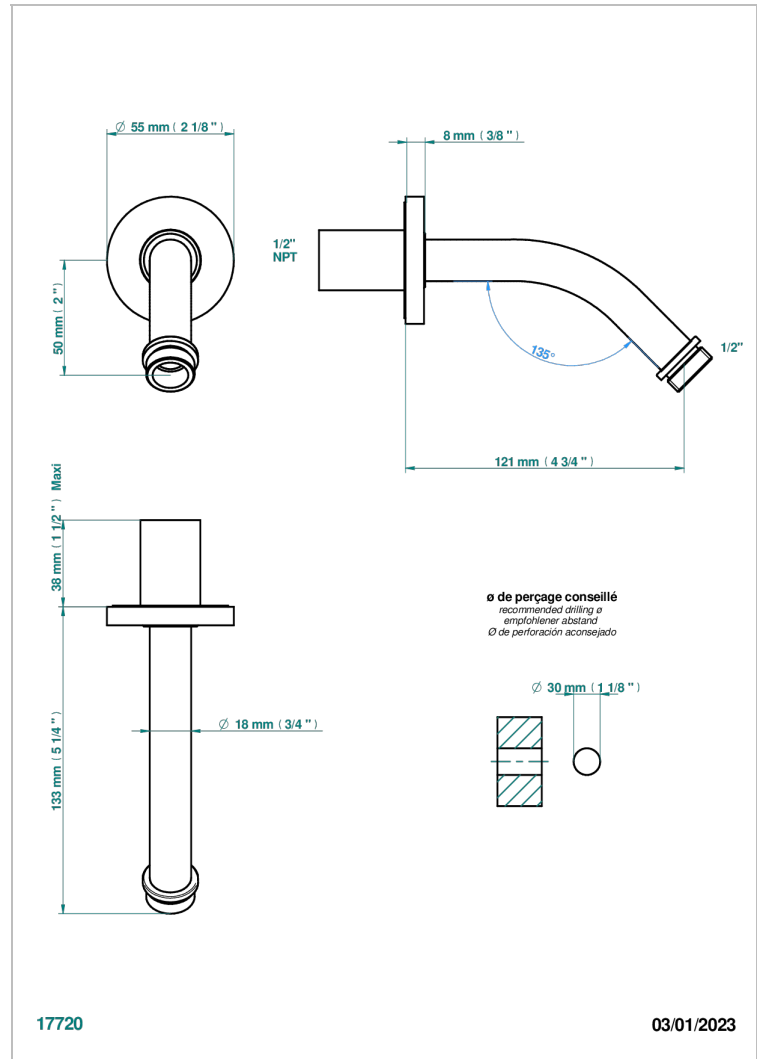

LE 11

U2A-82/US

Horizontal shower arm, 45°, lg: 4" 3/4

CHARACTERISTIC

- Le 11
- Horizontal shower arm, 45°, lg: 4" 3/4

AVAILABLE FINITIONS

Black ceram - D30
Blush PVD - H62
Brass color PVD - H49
Brown bronze color PVD - F33
Chrome polished - A02
Chrome polished / gold polished - G02

Matt graphite PVD - H65
Matt nickel (American satin) - C01
Matt nickel color PVD - H56
Nickel antique / Sovereign - H28
Nickel color PVD - H55
Nickel polished - B01

Soft gold - F30
Soft matt gold - F31
Umber PVD - H66