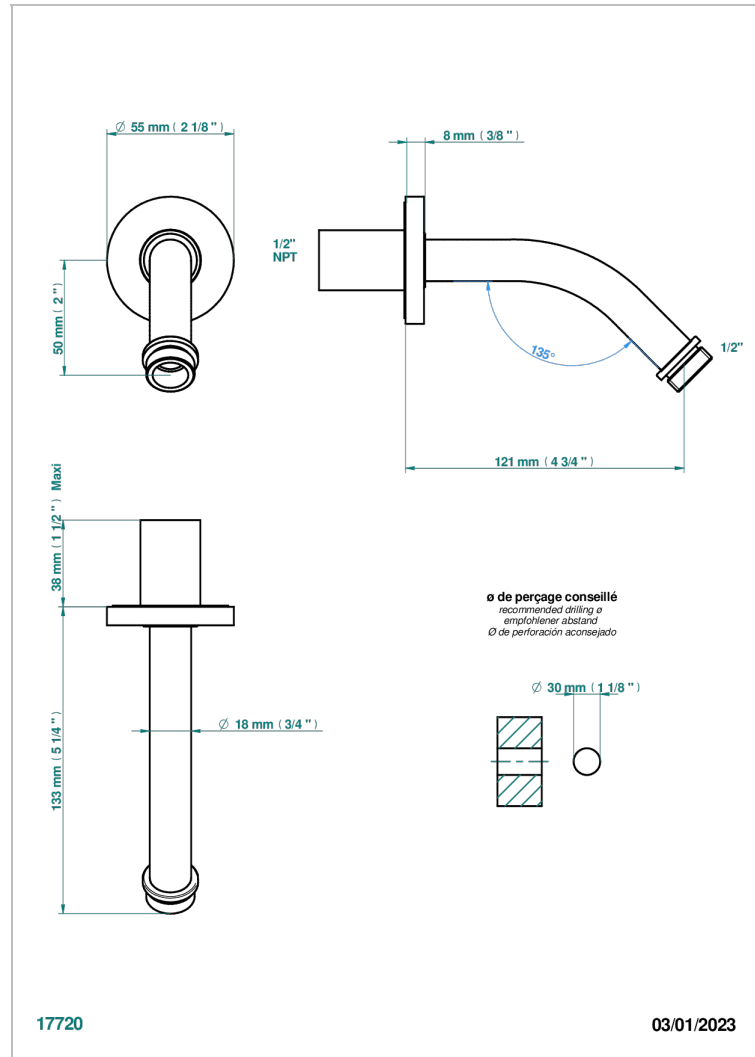

# YOKO DELTA HOWLITE

G7W-82/US

Horizontal shower arm, 45°, lg: 4" 3/4

## CHARACTERISTIC

- Yoko Delta Howlite
- Horizontal shower arm, 45°, lg: 4" 3/4