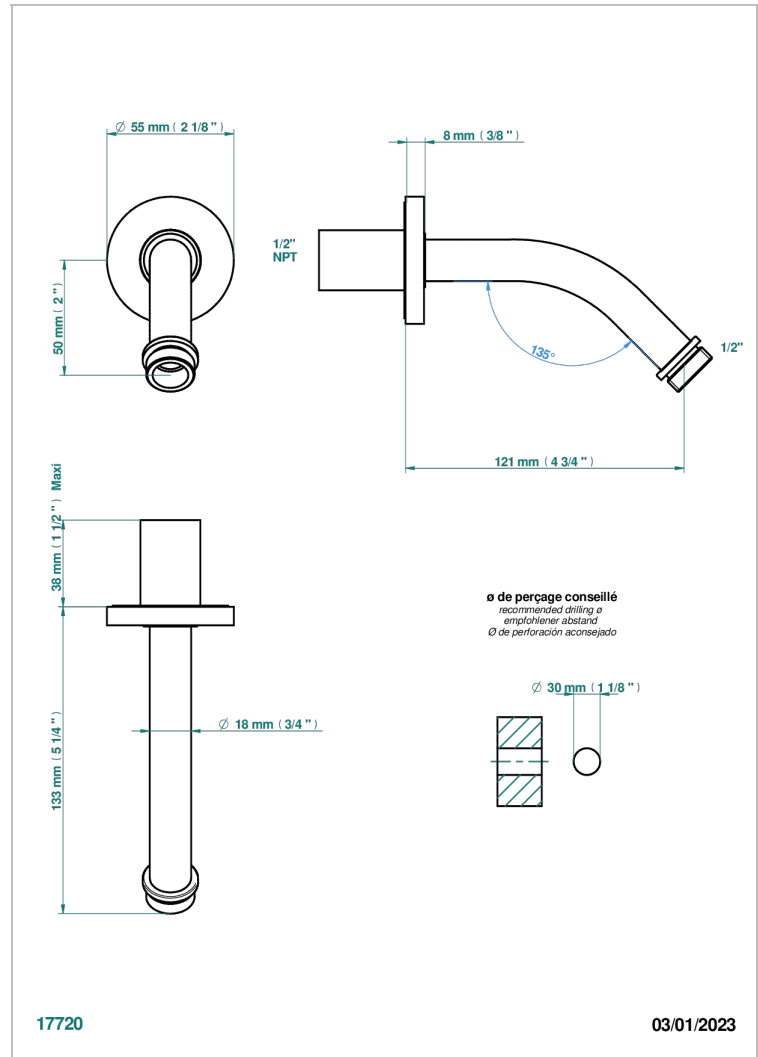

# SPIRIT

G69-82/US

Horizontal shower arm, 45°, lg: 4" 3/4

THG<sup>®</sup>  
PARIS

## CHARACTERISTIC

- Spirit
- Horizontal shower arm, 45°, lg: 4" 3/4