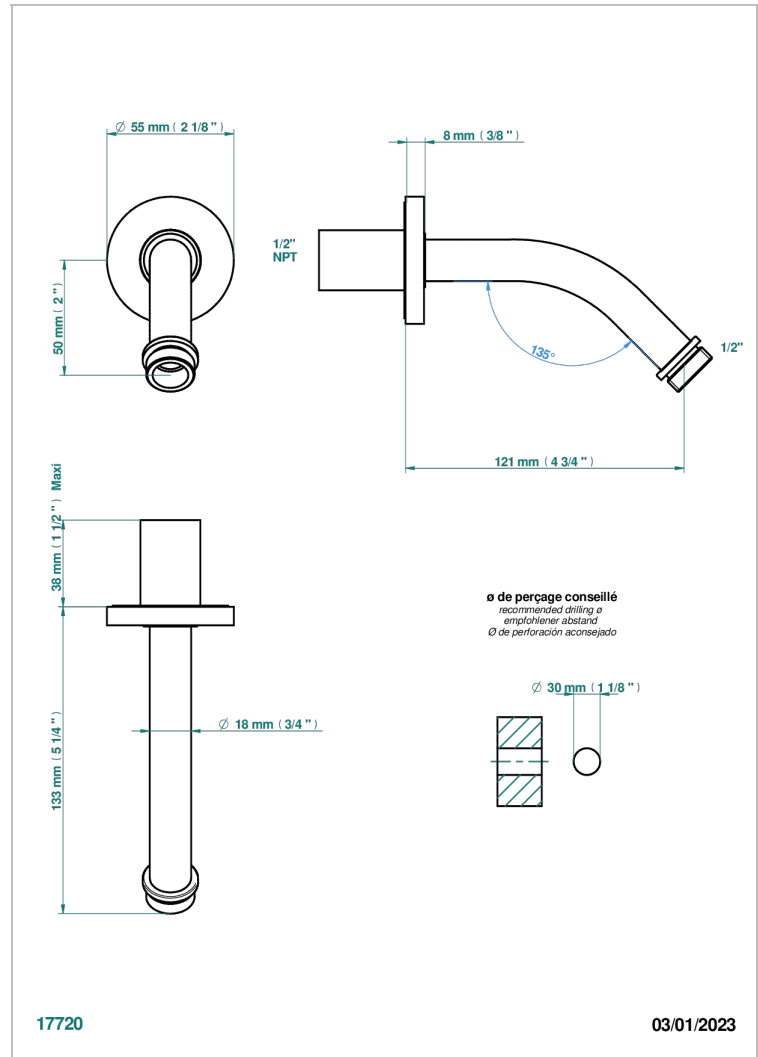

NANO WITH LEVER HANDLES

G5B-82/US

Horizontal shower arm, 45°, lg: 4" 3/4

THG[®]
PARIS

CHARACTERISTIC

- Nano with lever handles
- Horizontal shower arm, 45°, lg: 4" 3/4

AVAILABLE FINITIONS

Black ceram - D30
Chrome polished - A02
Chrome polished / gold polished - G02
Gold mat - F07
Gold polished - F01
Matt chrome (American satin) - C02

Matt nickel (American satin) - C01
Nickel antique / Sovereign - H28
Nickel polished - B01
Soft gold - F30
Soft matt gold - F31