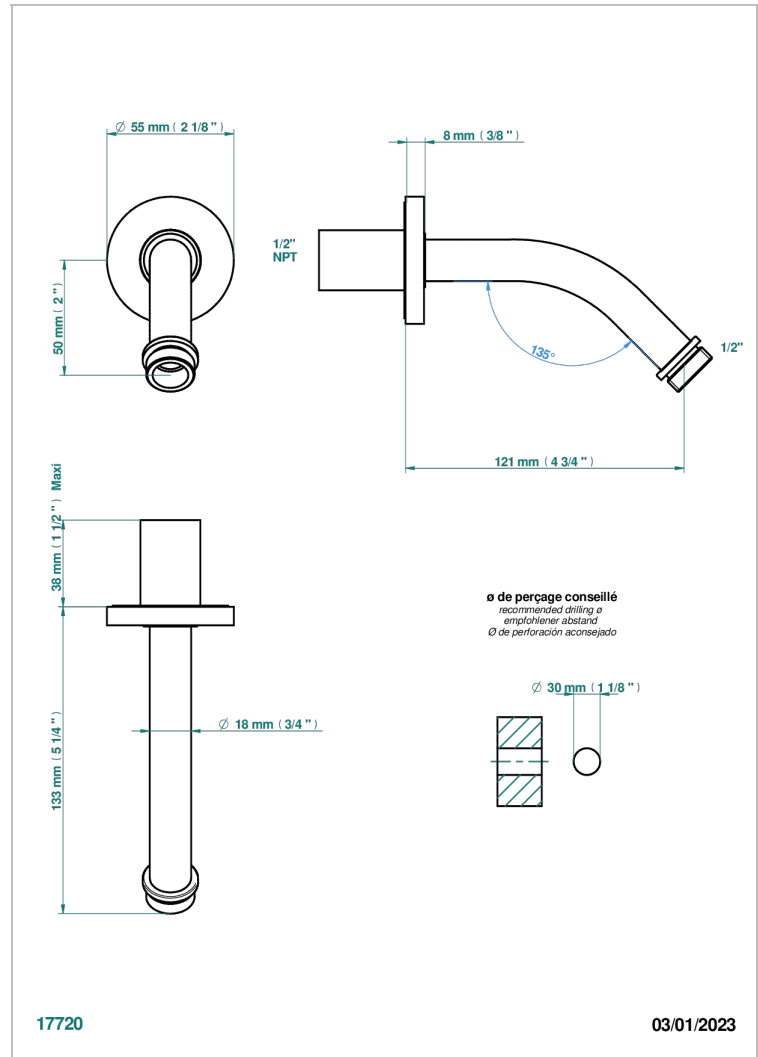

NANO

G5A-82/US

Horizontal shower arm, 45°, lg: 4" 3/4

THG[®]
PARIS

CHARACTERISTIC

- Nano
- Horizontal shower arm, 45°, lg: 4" 3/4

AVAILABLE FINITIONS

Black ceram - D30
Chrome polished - A02
Chrome polished / gold polished - G02
Gold mat - F07
Gold polished - F01
Matt chrome (American satin) - C02

Matt nickel (American satin) - C01
Nickel antique / Sovereign - H28
Nickel polished - B01
Soft gold - F30
Soft matt gold - F31