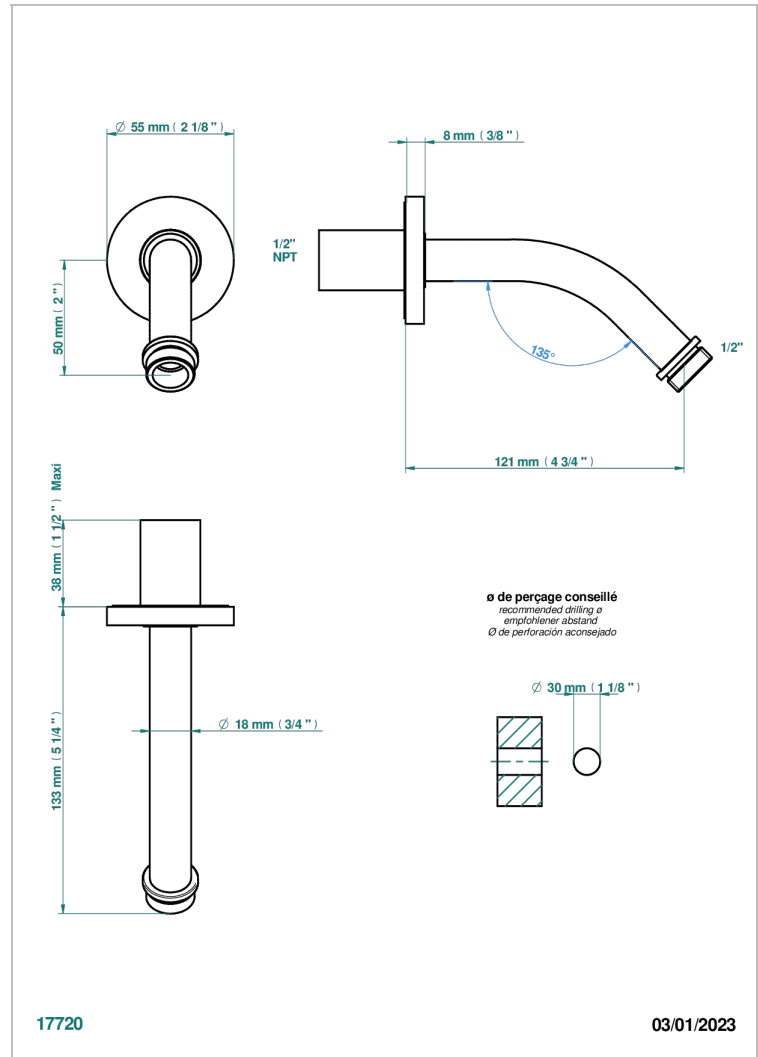

COLLECTION "O"

G4P-82/US

Horizontal shower arm, 45°, lg: 4" 3/4

THG[®]
PARIS

CHARACTERISTIC

- Collection "O"
- Horizontal shower arm, 45°, lg: 4" 3/4

AVAILABLE FINITIONS

Black ceram - D30
Blush PVD - H62
Brass color PVD - H49
Brown bronze color PVD - F33
Chrome polished - A02
Chrome polished / gold polished - G02