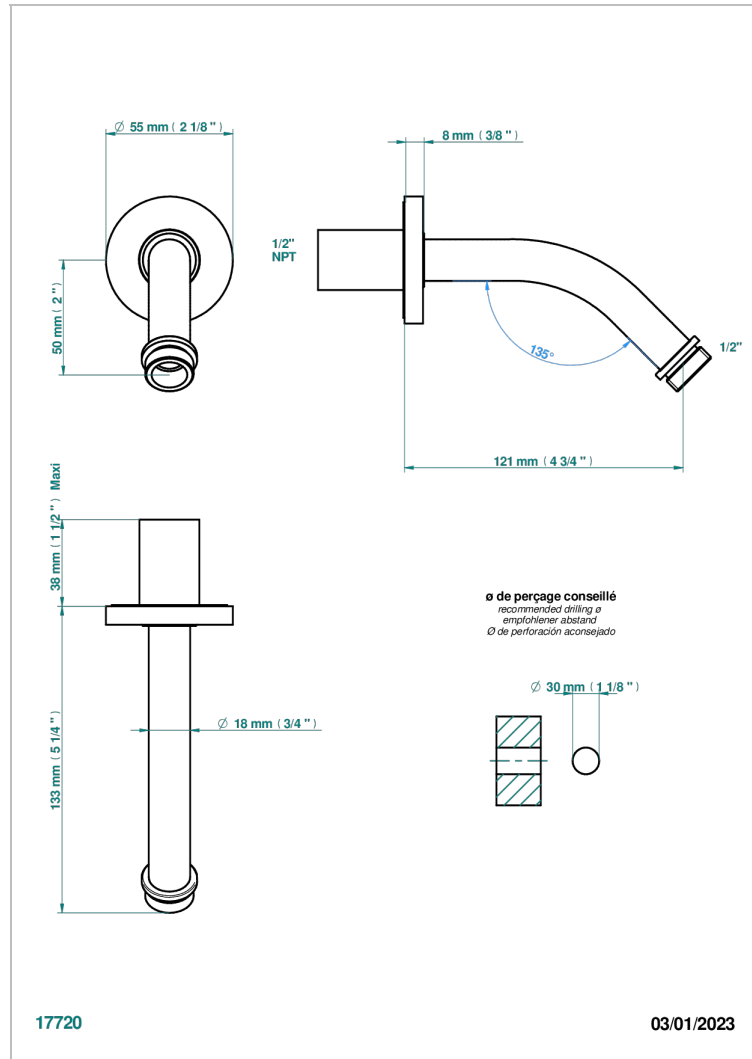

MONTAIGNE VENUS WHITE MARBLE WITH LEVER HANDLES

G3W-82/US

Horizontal shower arm, 45°, lg: 4" 3/4

CHARACTERISTIC

- Montaigne Vénus white marble with lever handles
- Horizontal shower arm, 45°, lg: 4" 3/4

AVAILABLE FINITIONS