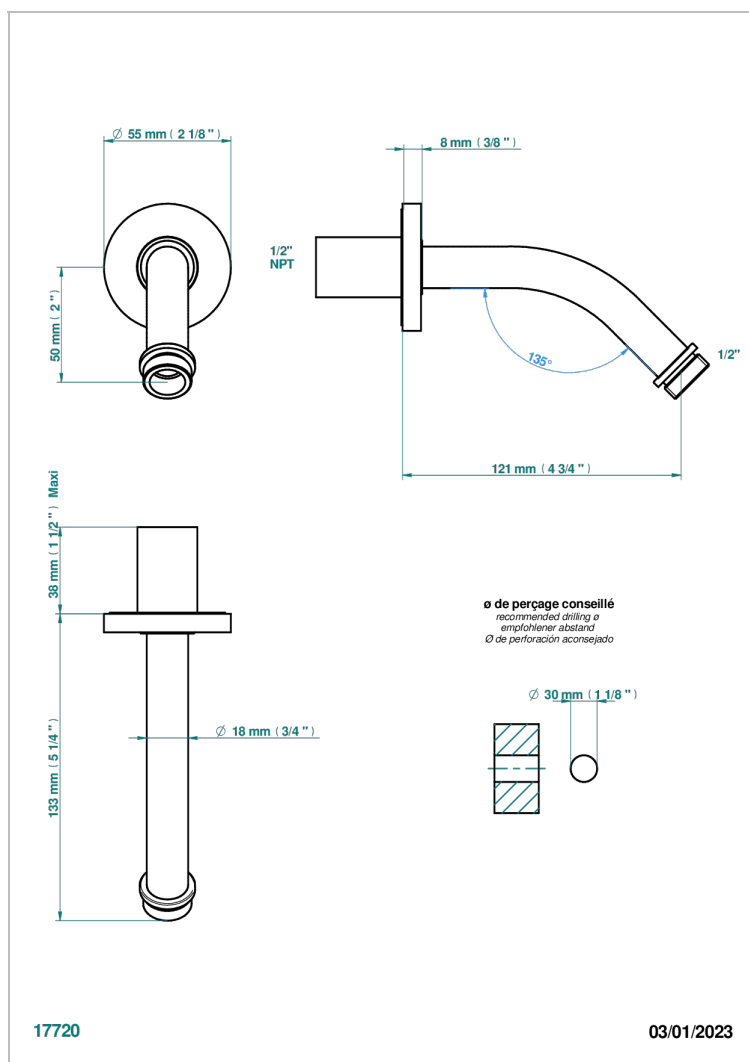

MONTAIGNE VENUS WHITE MARBLE

G3V-82/US

Horizontal shower arm, 45°, lg: 4" 3/4

CHARACTERISTIC

- Montaigne Vénus white marble
- Horizontal shower arm, 45°, lg: 4" 3/4

AVAILABLE FINITIONS

Black ceram - D30

Blush PVD - H62