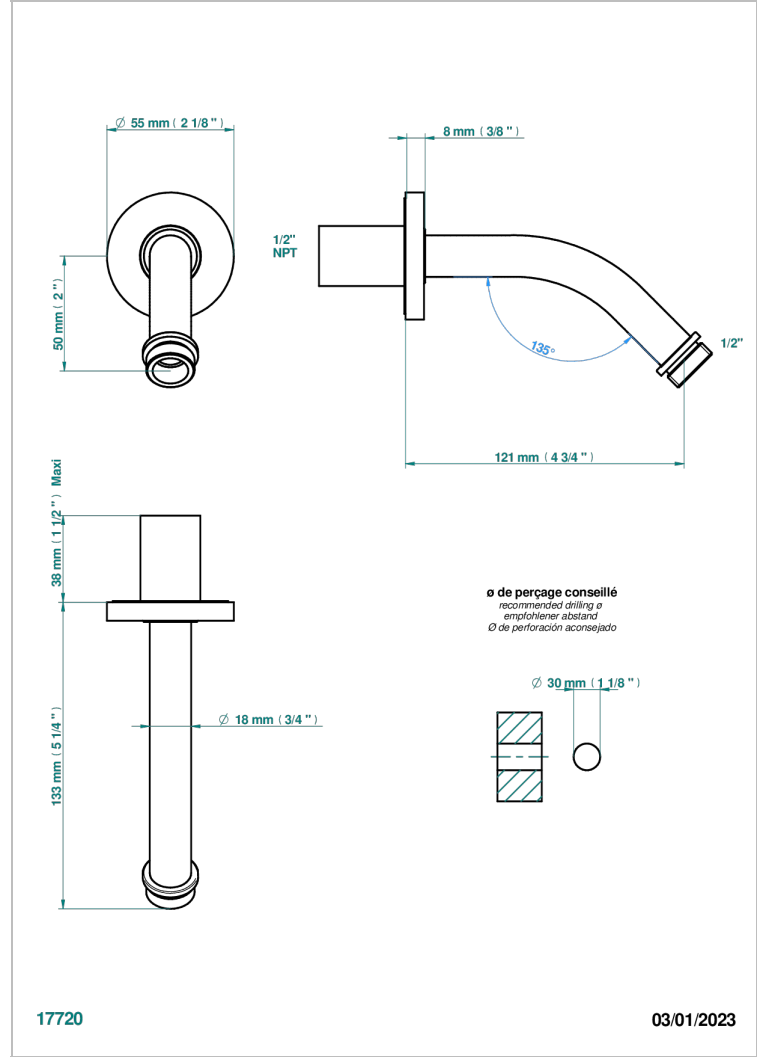

# MONTAIGNE LEONARDO GREY MARBLE WITH LEVER HANDLES

G3U-82/US

Horizontal shower arm, 45°, lg: 4" 3/4

## CHARACTERISTIC

- Montaigne Leonardo Grey marble with lever handles
- Horizontal shower arm, 45°, lg: 4" 3/4