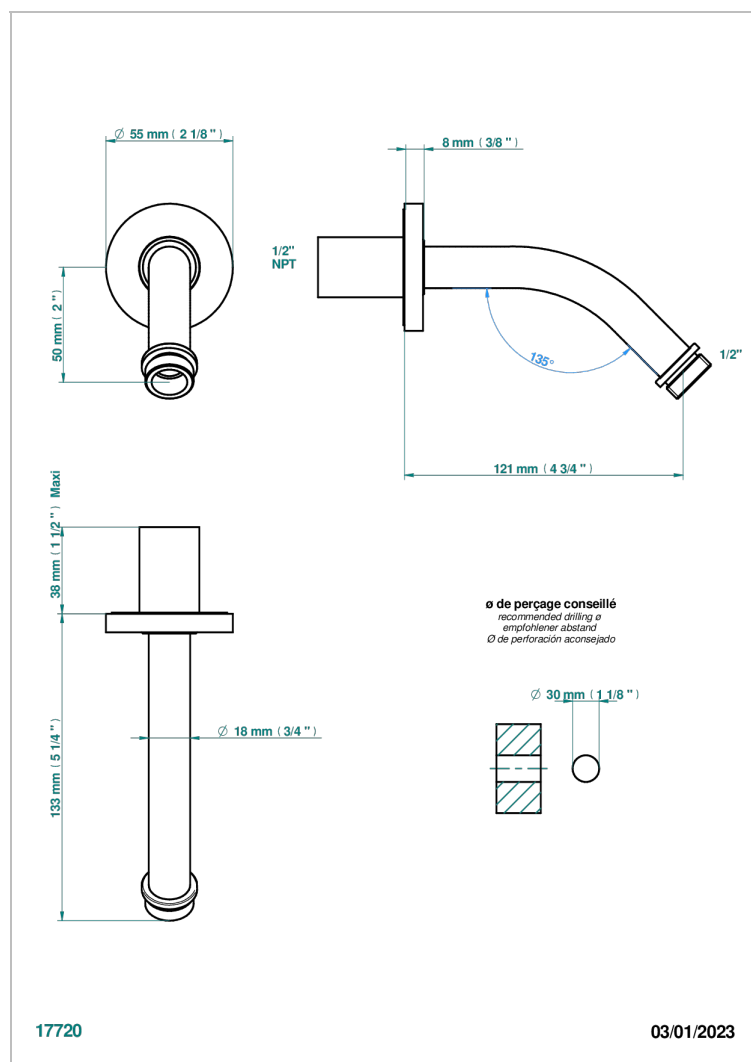

# MONTAIGNE LEONARDO GREY MARBLE

G3T-82/US

Horizontal shower arm, 45°, lg: 4" 3/4

## CHARACTERISTIC

- Montaigne Leonardo Grey marble
- Horizontal shower arm, 45°, lg: 4" 3/4