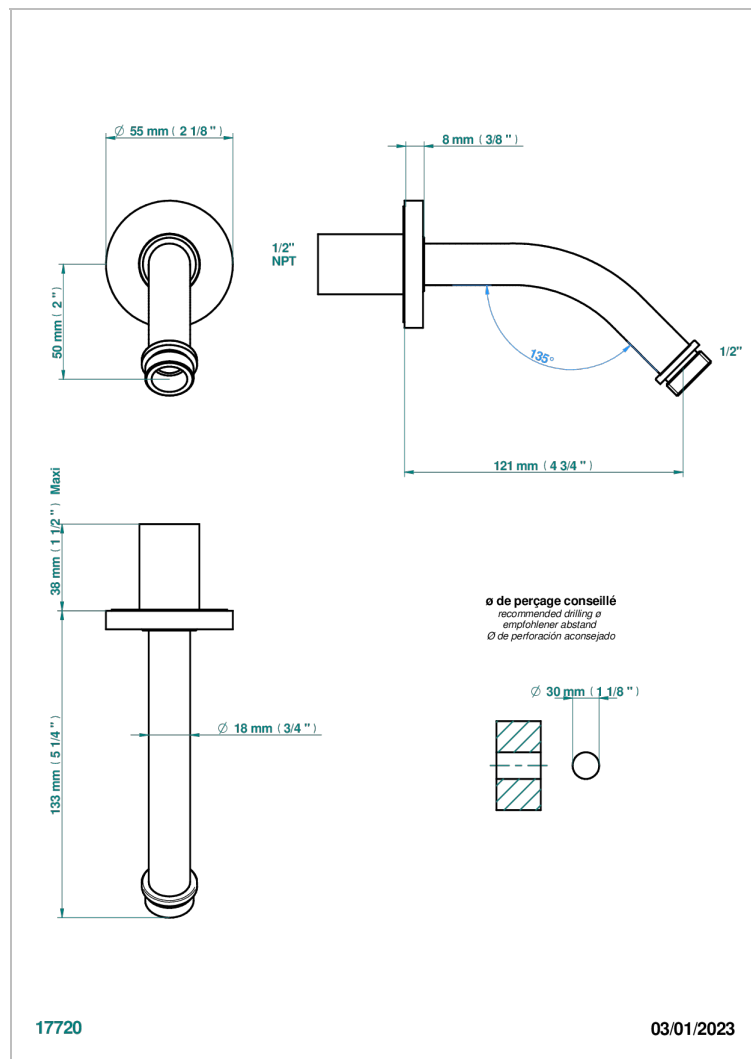

BAMBOU AMBER CRYSTAL

A34-82/US

Horizontal shower arm, 45°, lg: 4" 3/4

CHARACTERISTIC

- BamboU Amber crystal
- Horizontal shower arm, 45°, lg: 4" 3/4

AVAILABLE FINITIONS

Black ceram - D30

Blush PVD - H62