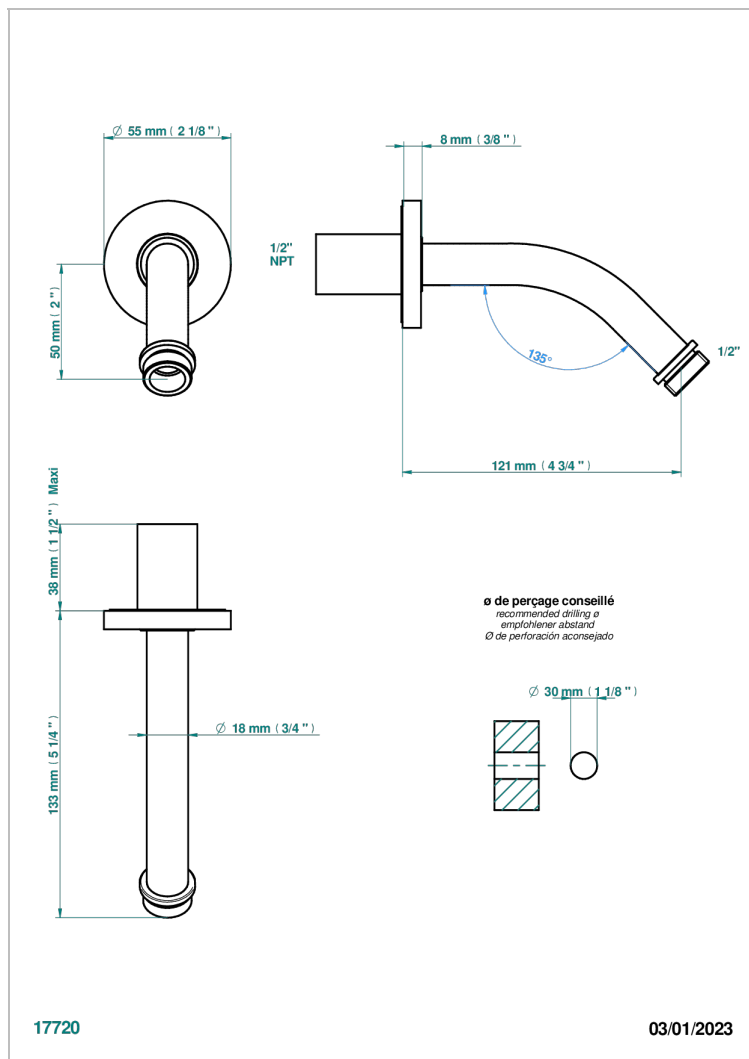

BAMBOU BLACK CRYSTAL

A33-82/US

Horizontal shower arm, 45°, lg: 4" 3/4

THG[®]
PARIS

CHARACTERISTIC

- BamboU Black crystal
- Horizontal shower arm, 45°, lg: 4" 3/4

AVAILABLE FINITIONS

Black ceram - D30