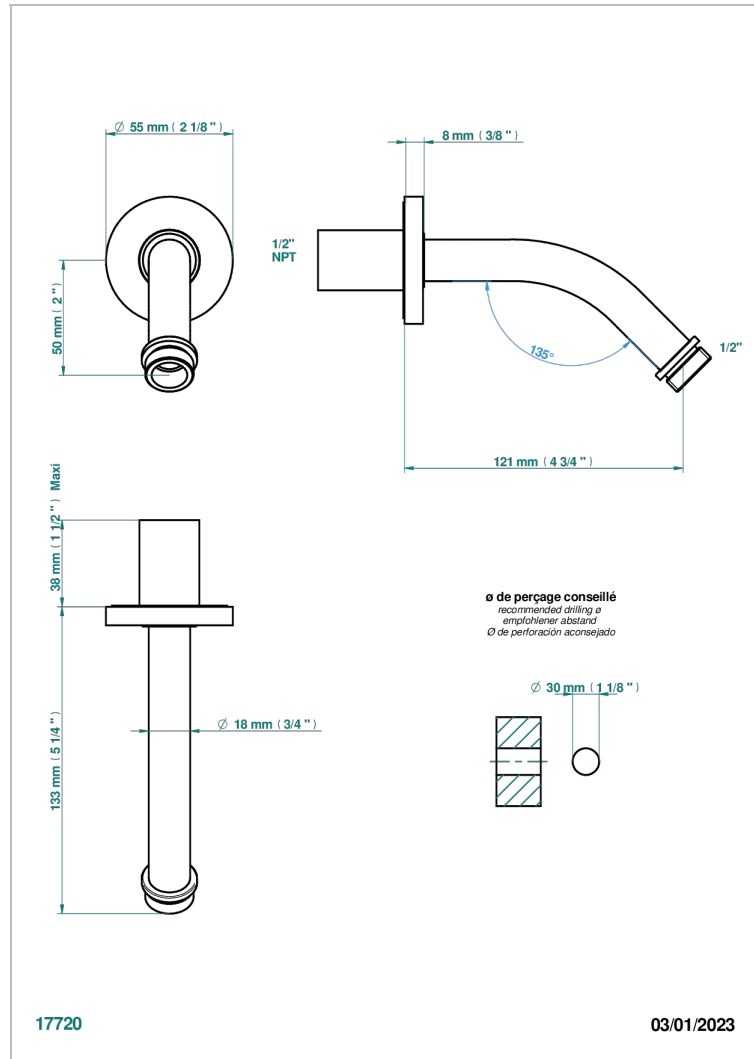

MOSSI CLEAR CRYSTAL

A2N-82/US

Horizontal shower arm, 45°, lg: 4" 3/4

CHARACTERISTIC

- Mossi Clear crystal
- Horizontal shower arm, 45°, lg: 4" 3/4

AVAILABLE FINITIONS

Black ceram - D30
Blush PVD - H62
Brass color PVD - H49
Brown bronze color PVD - F33
Chrome polished - A02
Chrome polished / gold polished - G02