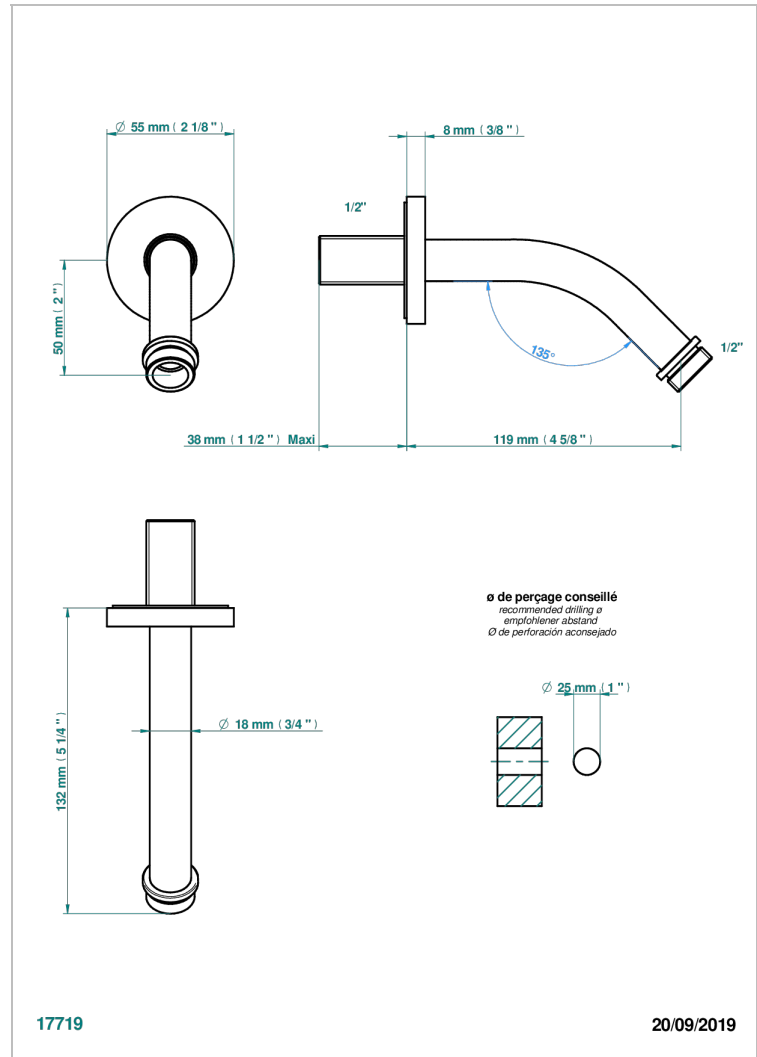

NANO WITH LEVER

G5B-82

Wall mounted shower arm 1/2", length: 120 mm, 45°

CHARACTERISTIC

- Nano with lever
- Wall mounted shower arm 1/2", length: 120 mm, 45°

AVAILABLE FINITIONS

Antique nickel - H28
Black ceram - D30
Matt chrome - C02
Matt gold - F07
Matt nickel (color finish) - C01
Polished chrome (color finish) - A02