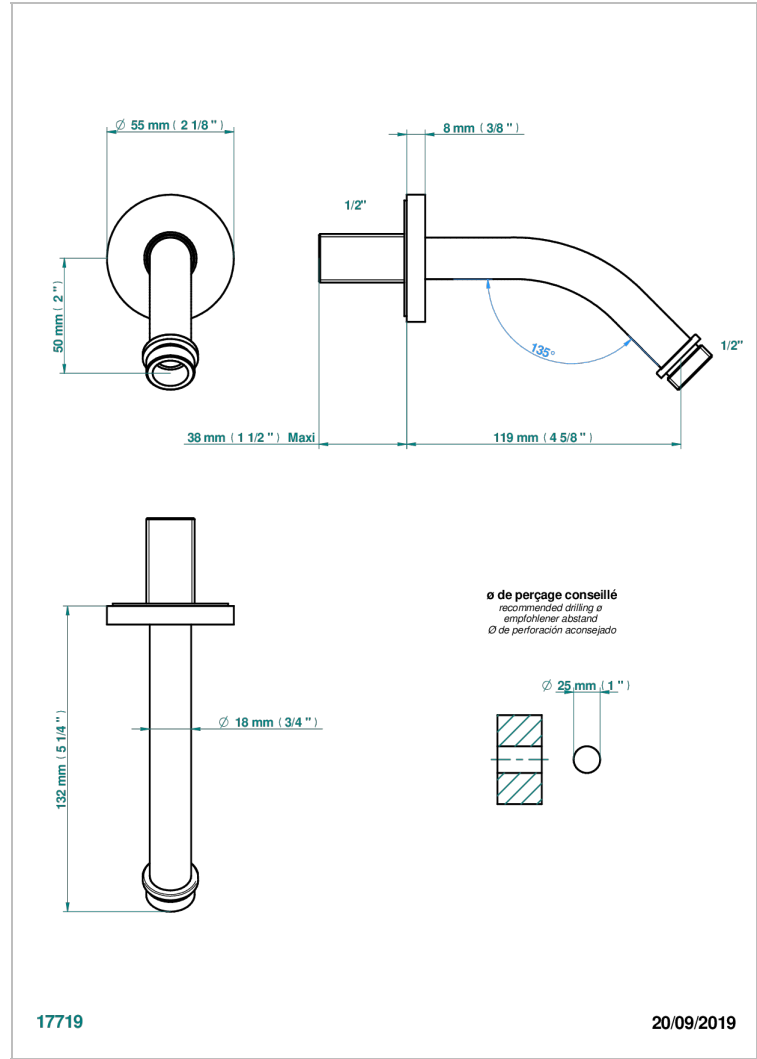

SPIRIT WITH LEVER

G58-82

Wall mounted shower arm 1/2", length: 120 mm, 45°

CHARACTERISTIC

- Spirit with lever
- Wall mounted shower arm 1/2", length: 120 mm, 45°

AVAILABLE FINITIONS

Antique nickel - H28
Black ceram - D30
Blush PVD - H62
Brass color PVD - H49
Brown bronze color PVD - F33
Gold color PVD - H52