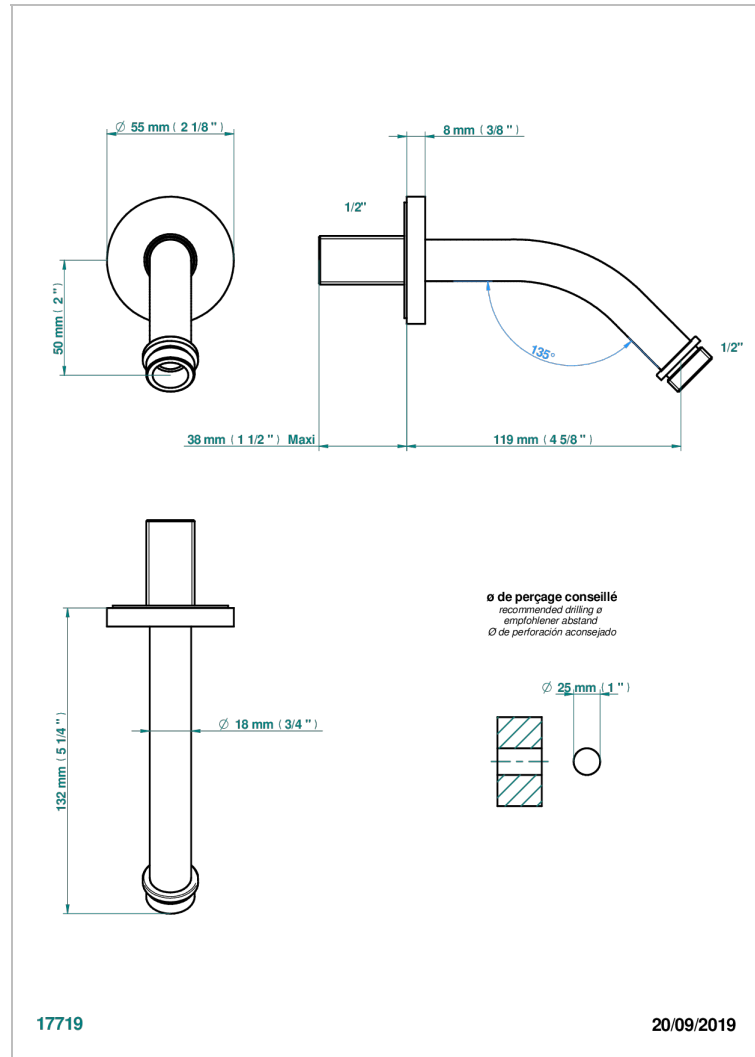

SPIRIT WITH LEVER

G58-82

Wall mounted shower arm 1/2", length: 120 mm, 45°

CHARACTERISTIC

- Spirit with lever
- Wall mounted shower arm 1/2", length: 120 mm, 45°

AVAILABLE FINITIONS

Antique nickel - H28
Black ceram - D30
Blush PVD - H62
Brass color PVD - H49
Brown bronze color PVD - F33
Gold color PVD - H52