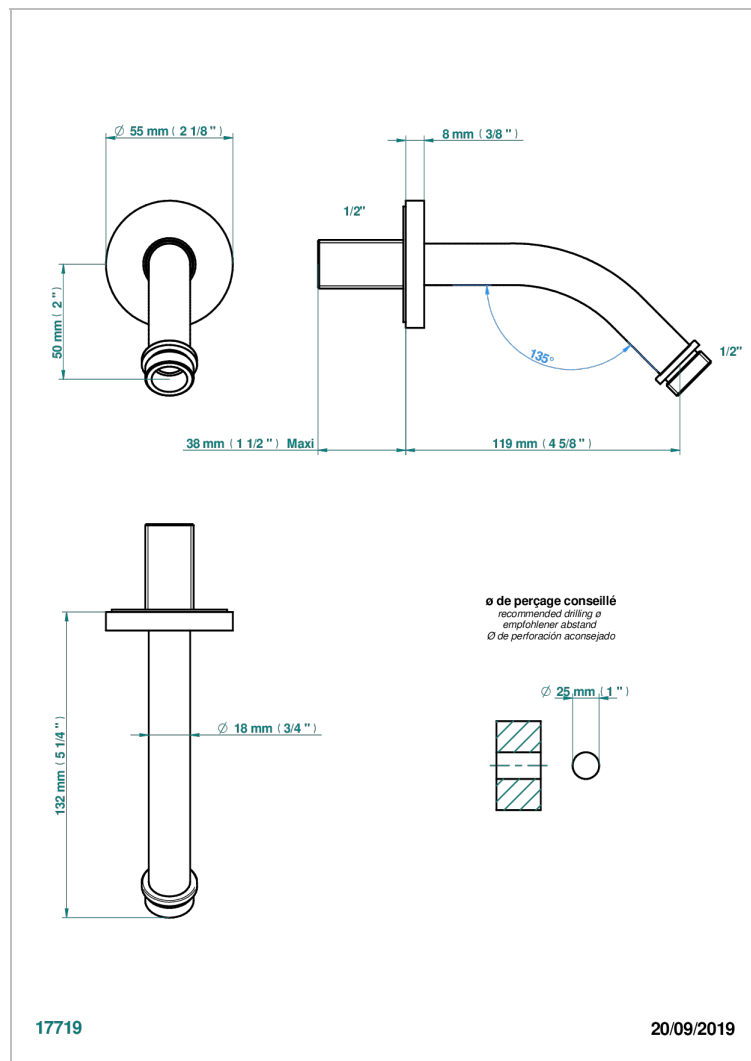

# COLLECTION "O"

G4P-82

Wall mounted shower arm 1/2", length: 120 mm, 45°

## CHARACTERISTIC

- Collection "O"
- Wall mounted shower arm 1/2", length: 120 mm, 45°