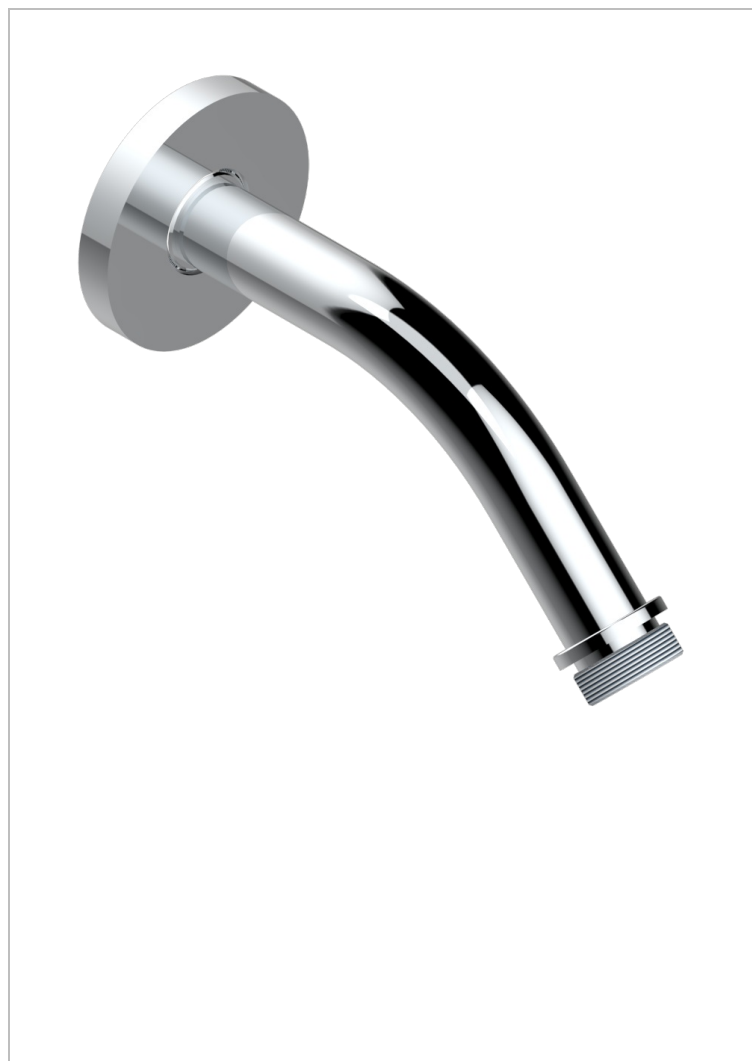

# COLLECTION "O"

G4P-82

Wall mounted shower arm 1/2", length: 120 mm, 45°

## CHARACTERISTIC

- Collection "O"
- Wall mounted shower arm 1/2", length: 120 mm, 45°

## AVAILABLE FINITIONS

Antique nickel - H28  
Black ceram - D30  
Blush PVD - H62  
Brass color PVD - H49  
Brown bronze color PVD - F33  
Gold color PVD - H52

Graphite PVD - H64  
Lacquered light bronze - D01  
Matt Umber PVD - H67  
Matt blush PVD - H60  
Matt brass color PVD - H50  
Matt brown bronze color PVD - F34