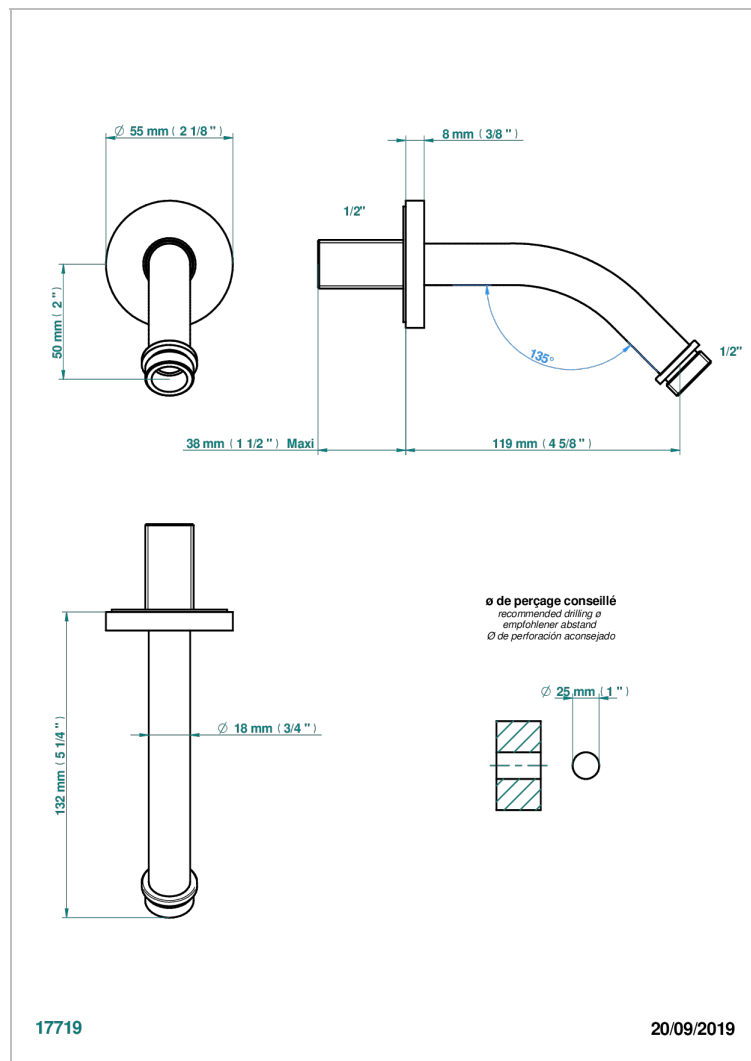

COLLECTION "O"

G4P-82

Wall mounted shower arm 1/2", length: 120 mm, 45°

CHARACTERISTIC

- Collection "O"
- Wall mounted shower arm 1/2", length: 120 mm, 45°

AVAILABLE FINITIONS

Antique nickel - H28
Black ceram - D30
Blush PVD - H62
Brass color PVD - H49
Brown bronze color PVD - F33
Gold color PVD - H52

Nickel color PVD - H55
Polished chrome (color finish) - A02
Polished chrome / Polished gold (color finish) - G02
Polished gold (color finish) - F01
Polished nickel - B01
Soft gold - F30

Soft matt gold - F31
Umber PVD - H66
Varnished matt antique red copper (color finish) - H07