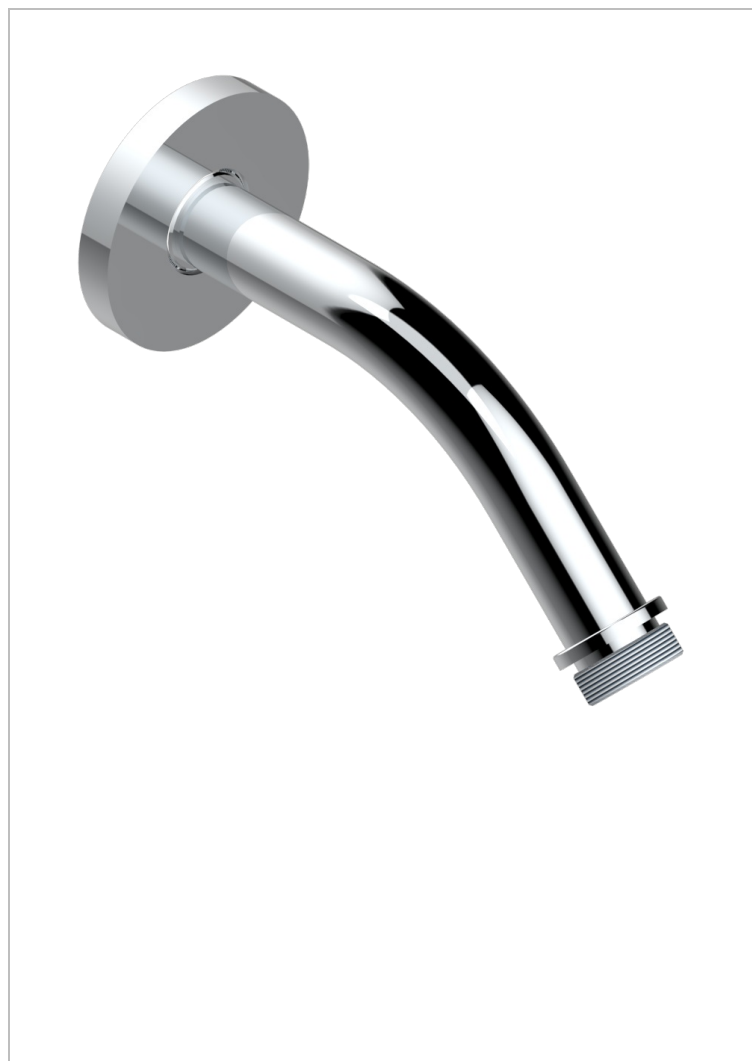

COLLECTION "O"

G4P-82

Wall mounted shower arm 1/2", length: 120 mm, 45°

CHARACTERISTIC

- Collection "O"
- Wall mounted shower arm 1/2", length: 120 mm, 45°

AVAILABLE FINITIONS

Antique nickel - H28
Black ceram - D30
Blush PVD - H62
Brass color PVD - H49
Brown bronze color PVD - F33
Gold color PVD - H52

Graphite PVD - H64
Lacquered light bronze - D01
Matt Umber PVD - H67
Matt blush PVD - H60
Matt brass color PVD - H50
Matt brown bronze color PVD - F34

Matt chrome - C02
Matt gold - F07
Matt gold color PVD - H53
Matt graphite PVD - H65
Matt nickel (color finish) - C01
Matt nickel color PVD - H56

Nickel color PVD - H55
Polished chrome (color finish) - A02
Polished chrome / Polished gold (color finish) - G02
Polished gold (color finish) - F01
Polished nickel - B01
Soft gold - F30

Soft matt gold - F31
Umber PVD - H66
Varnished matt antique red copper (color finish) - H07