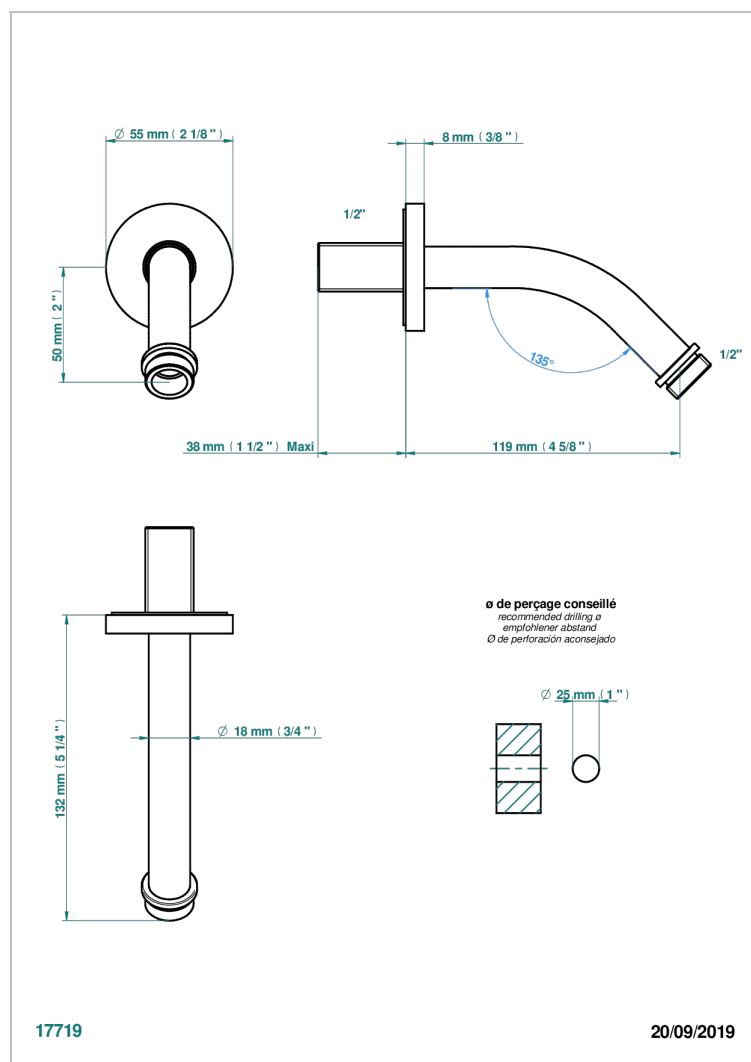

POMME CLEAR SATIN CRYSTAL

A42-82

Wall mounted shower arm 1/2", length: 120 mm, 45°

CHARACTERISTIC

- Pomme Clear satin crystal
- Wall mounted shower arm 1/2", length: 120 mm, 45°

AVAILABLE FINITIONS

Antique nickel - H28
Black ceram - D30
Blush PVD - H62
Brass color PVD - H49
Brown bronze color PVD - F33
Gold color PVD - H52

Nickel color PVD - H55
Polished chrome (color finish) - A02
Polished chrome / Polished gold (color finish) - G02
Polished gold (color finish) - F01
Polished nickel - B01
Soft gold - F30

Soft matt gold - F31
Umber PVD - H66
Varnished matt antique red copper (color finish) - H07