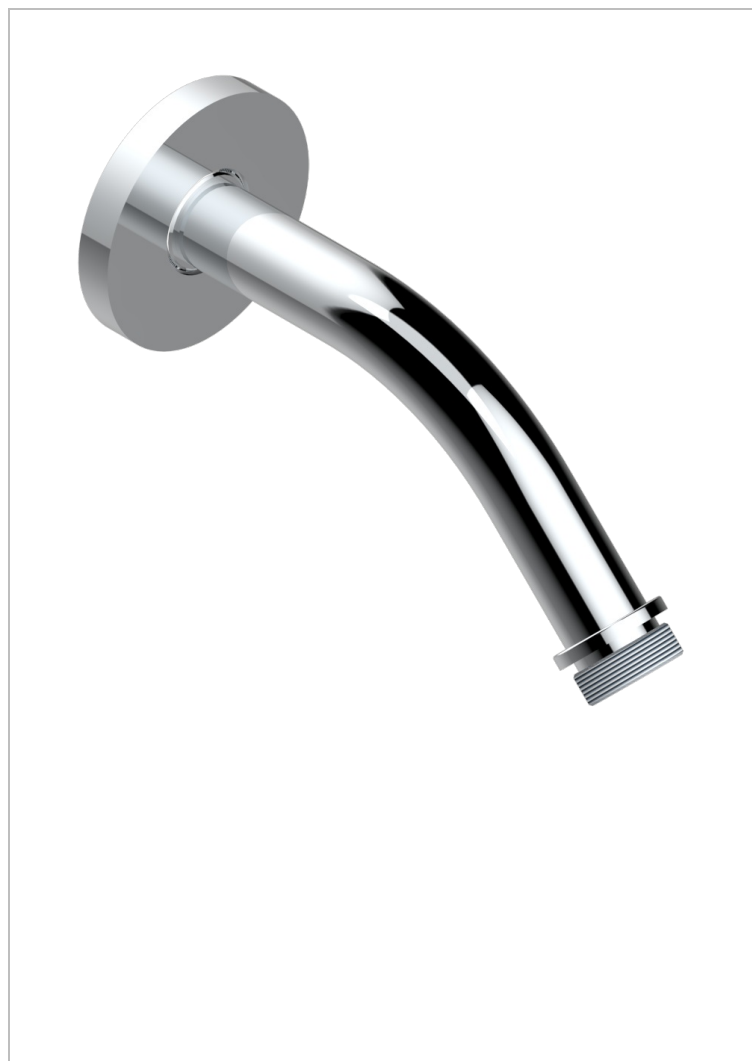

POMME CLEAR SATIN CRYSTAL

A42-82

Wall mounted shower arm 1/2", length: 120 mm, 45°

CHARACTERISTIC

- Pomme Clear satin crystal
- Wall mounted shower arm 1/2", length: 120 mm, 45°

AVAILABLE FINITIONS

Antique nickel - H28
Black ceram - D30
Blush PVD - H62
Brass color PVD - H49
Brown bronze color PVD - F33
Gold color PVD - H52

Graphite PVD - H64
Lacquered light bronze - D01
Matt Umber PVD - H67
Matt blush PVD - H60
Matt brass color PVD - H50
Matt brown bronze color PVD - F34

Matt chrome - C02
Matt gold - F07
Matt gold color PVD - H53
Matt graphite PVD - H65
Matt nickel (color finish) - C01
Matt nickel color PVD - H56

Nickel color PVD - H55
Polished chrome (color finish) - A02
Polished chrome / Polished gold (color finish) - G02
Polished gold (color finish) - F01
Polished nickel - B01
Soft gold - F30

Soft matt gold - F31
Umber PVD - H66
Varnished matt antique red copper (color finish) - H07