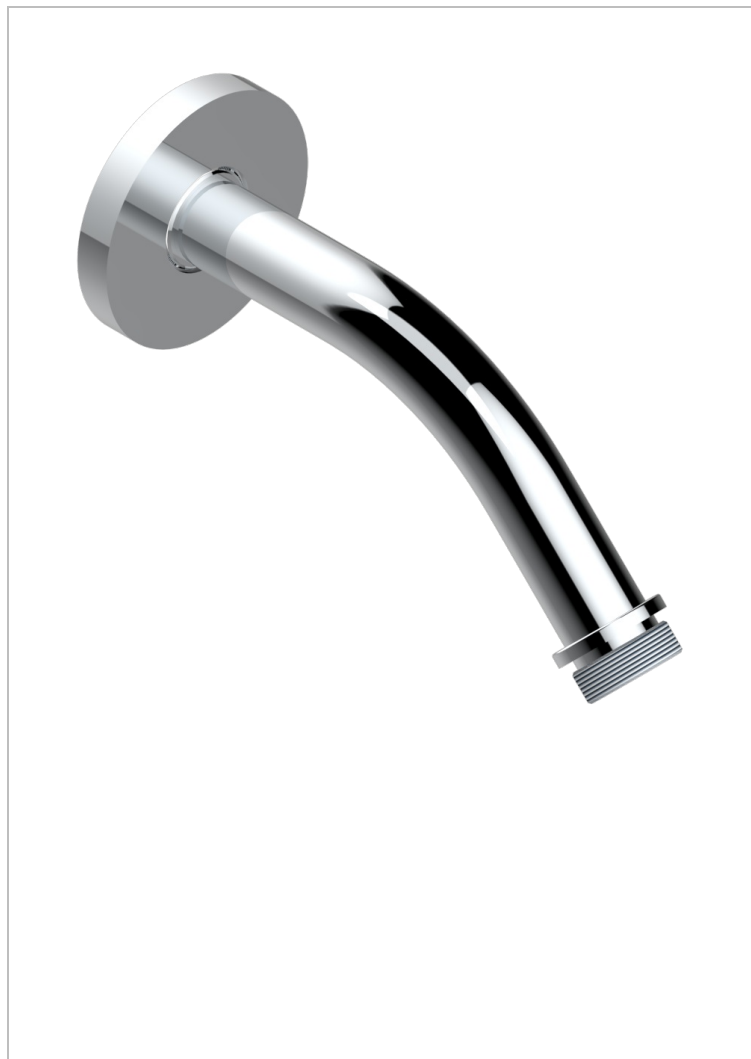

BAMBOU BLACK CRYSTAL

A33-82

Wall mounted shower arm 1/2", length: 120 mm, 45°

CHARACTERISTIC

- Bambou Black crystal
- Wall mounted shower arm 1/2", length: 120 mm, 45°

AVAILABLE FINITIONS

Antique nickel - H28
Black ceram - D30
Blush PVD - H62
Brass color PVD - H49
Brown bronze color PVD - F33
Gold color PVD - H52

Graphite PVD - H64
Lacquered light bronze - D01
Matt Umber PVD - H67
Matt blush PVD - H60
Matt brass color PVD - H50
Matt brown bronze color PVD - F34

Matt chrome - C02
Matt gold - F07
Matt gold color PVD - H53
Matt graphite PVD - H65
Matt nickel (color finish) - C01
Matt nickel color PVD - H56

Nickel color PVD - H55
Polished chrome (color finish) - A02
Polished chrome / Polished gold (color finish) - G02
Polished gold (color finish) - F01
Polished nickel - B01
Soft gold - F30

Soft matt gold - F31
Umber PVD - H66
Varnished matt antique red copper (color finish) - H07