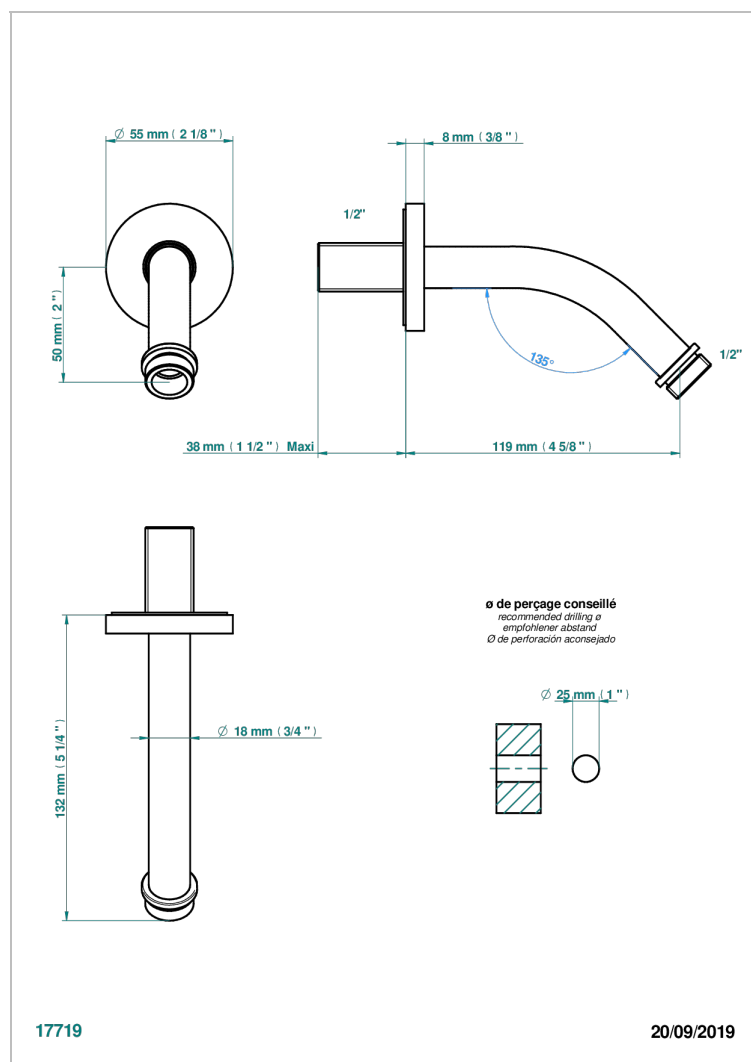

BAMBOU BLACK CRYSTAL

A33-82

Wall mounted shower arm 1/2", length: 120 mm, 45°

CHARACTERISTIC

- Bambou Black crystal
- Wall mounted shower arm 1/2", length: 120 mm, 45°

AVAILABLE FINITIONS

Antique nickel - H28
Black ceram - D30
Blush PVD - H62
Brass color PVD - H49
Brown bronze color PVD - F33
Gold color PVD - H52

Nickel color PVD - H55
Polished chrome (color finish) - A02
Polished chrome / Polished gold (color finish) - G02
Polished gold (color finish) - F01
Polished nickel - B01
Soft gold - F30

Soft matt gold - F31
Umber PVD - H66
Varnished matt antique red copper (color finish) - H07