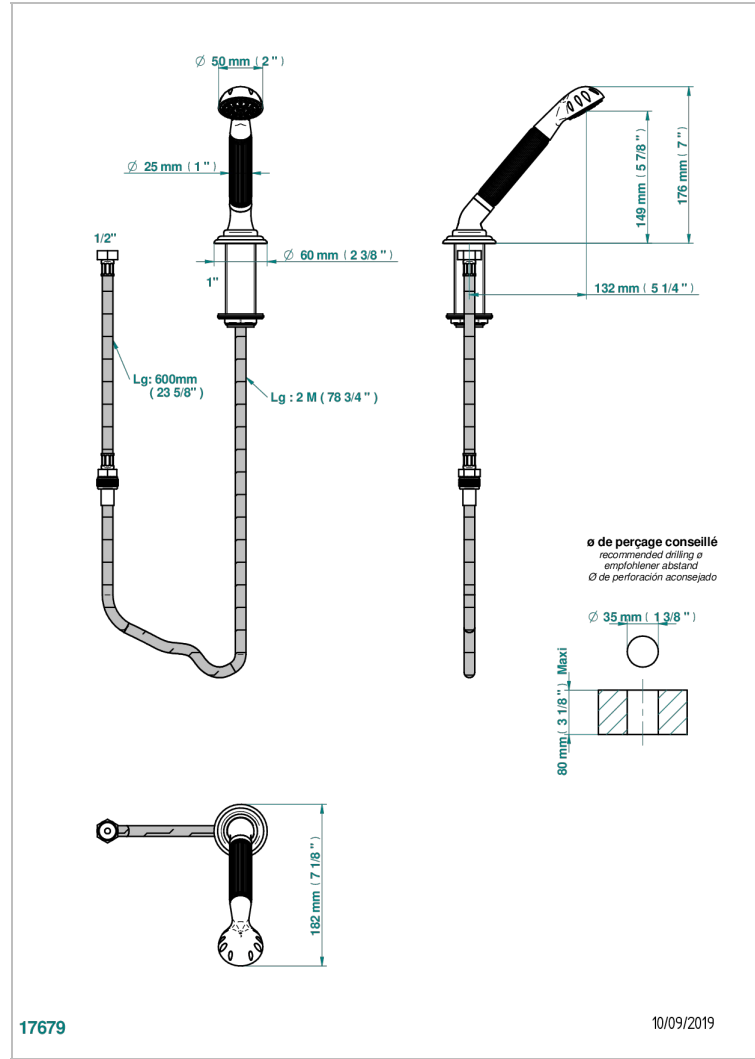

TROCADERO LAPIS LAZULI

U7B-60A

Deck mounted hand shower, with hose

CHARACTERISTIC

- ACS : 20ACCLY558

STANDARDS

TECHNICAL SPECS

- Recommandé : 3 bars (max. 5 bars) - Advised : 43,5 psi (max. 72 psi)
- 9,5 l/min à 3 bars (2.5 gpm at 43.5 psi)

Umber PVD - H66