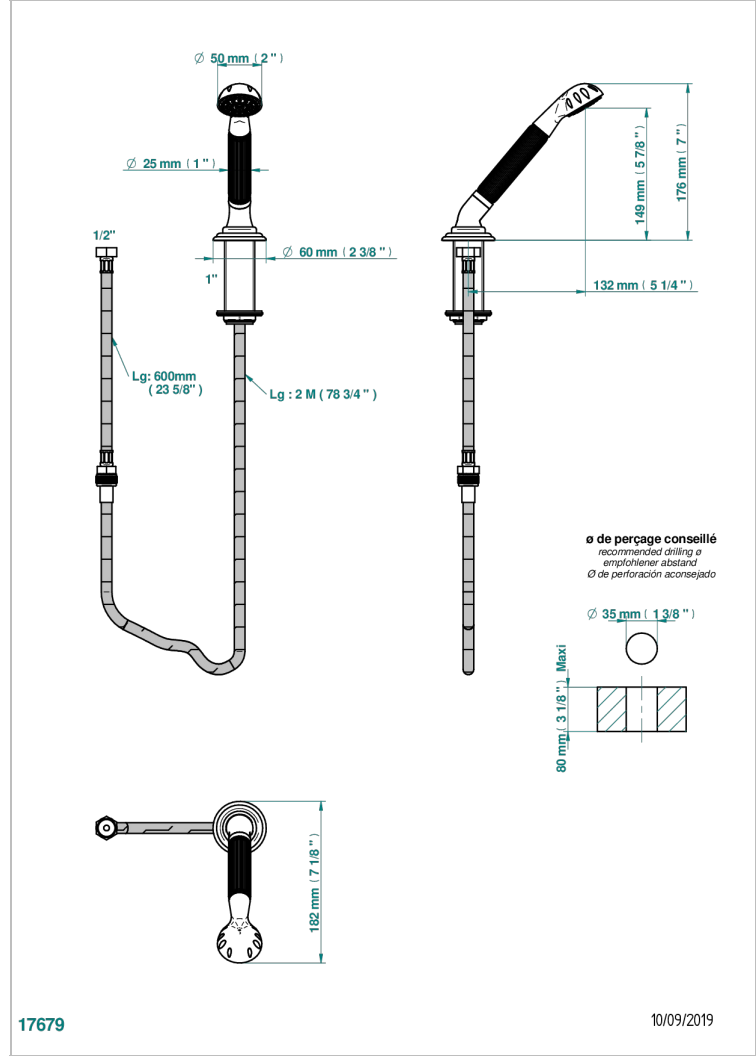

TROCADERO LAPIS LAZULI

U7B-60A

Rim mounted stylised handshower, 2 m hose and angle rest

CHARACTERISTIC

- ACS : 20ACCLY558

TECHNICAL SPECS

- Recommandé : 3 bars (max. 5 bars) - Advised : 43,5 psi (max. 72 psi)
- 9,5 l/min à 3 bars (2.5 gpm at 43.5 psi)

STANDARDS

AVAILABLE FINITIONS

Antique nickel - H28
Black ceram - D30
Blush PVD - H62
Brass color PVD - H49
Brown bronze color PVD - F33
Gold color PVD - H52

Graphite PVD - H64
Matt Umber PVD - H67
Matt blush PVD - H60
Matt brass color PVD - H50
Matt brown bronze color PVD - F34
Matt chrome - C02