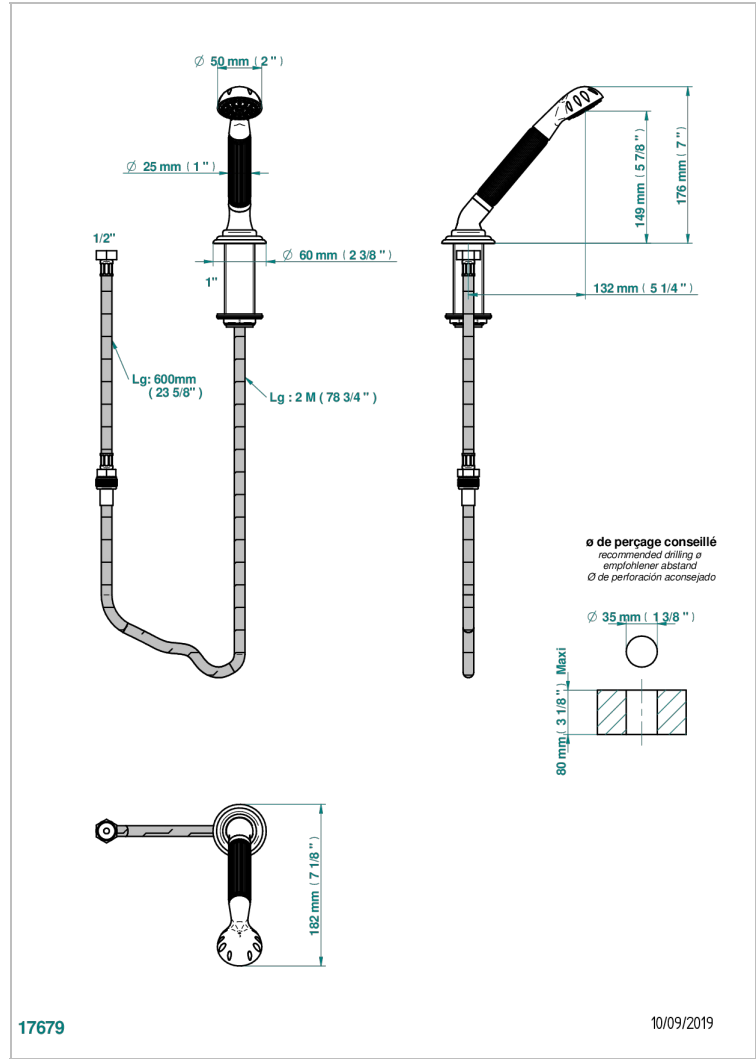

TROCADERO MALACHITE

U7A-60A

Deck mounted hand shower, with hose

THG[®]
PARIS

CHARACTERISTIC

- ACS : 20ACCLY558

TECHNICAL SPECS

- Recommandé : 3 bars (max. 5 bars) - Advised : 43,5 psi (max. 72 psi)
- 9,5 l/min à 3 bars (2.5 gpm at 43.5 psi)

STANDARDS

AVAILABLE FINITIONS

Black ceram - D30
Blush PVD - H62
Brass color PVD - H49
Brown bronze color PVD - F33
Chrome polished - A02
Chrome polished / gold polished - G02

Gold color PVD - H52
Gold mat - F07
Gold polished - F01
Graphite PVD - H64
Matt Umber PVD - H67
Matt blush PVD - H60

Umber PVD - H66