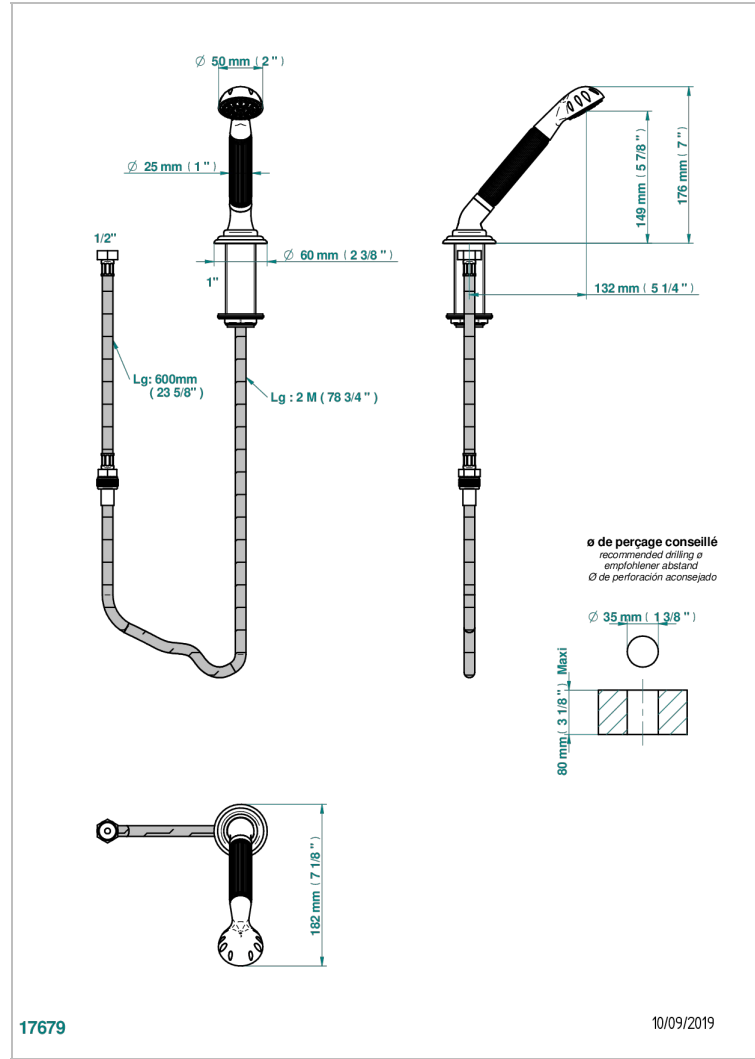

MANDARINE METAL

U1A-60A

Deck mounted hand shower, with hose

CHARACTERISTIC

- ACS : 20ACCLY558

STANDARDS

TECHNICAL SPECS

- Recommandé : 3 bars (max. 5 bars) - Advised : 43,5 psi (max. 72 psi)
- 9,5 l/min à 3 bars (2.5 gpm at 43.5 psi)

AVAILABLE FINITIONS

Black ceram - D30
Blush PVD - H62
Brass color PVD - H49
Brown bronze color PVD - F33
Chrome polished - A02
Chrome polished / gold polished - G02

Copper antique matt, coated - H07
Gold color PVD - H52
Gold mat - F07
Gold polished - F01
Graphite PVD - H64
Light coated bronze - D01