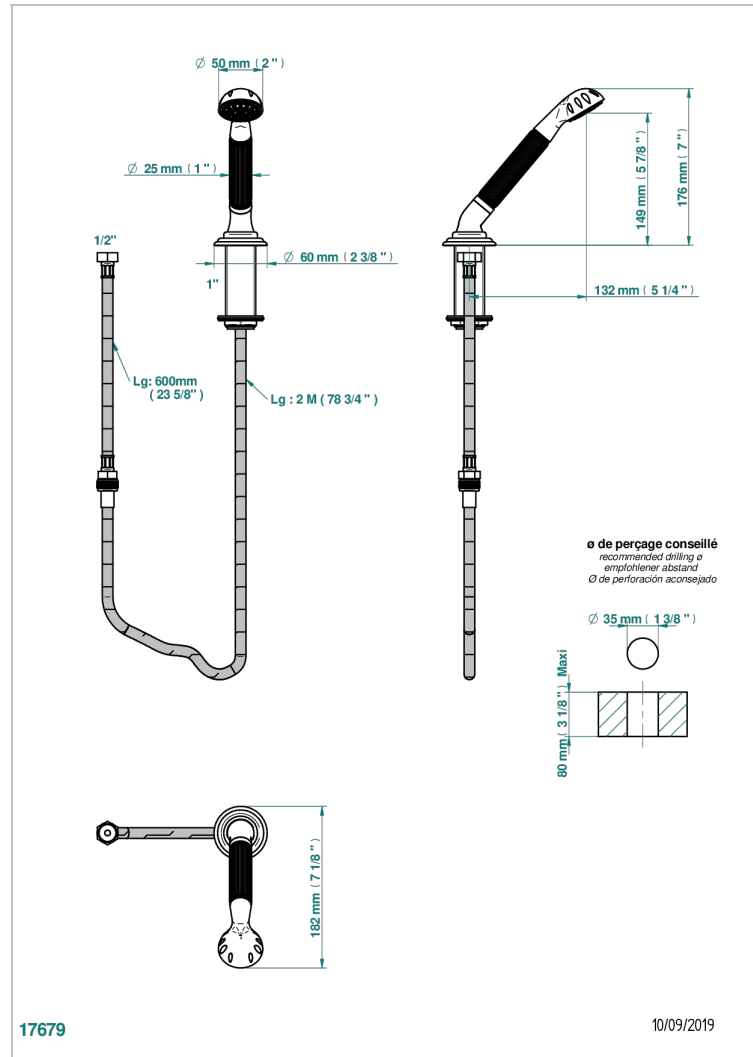

MANDARINE METAL

U1A-60A

Rim mounted stylised handshower, 2 m hose and angle rest

CHARACTERISTIC

- ACS : 20ACCLY558

STANDARDS

TECHNICAL SPECS

- Recommandé : 3 bars (max. 5 bars) - Advised : 43,5 psi (max. 72 psi)
- 9,5 l/min à 3 bars (2.5 gpm at 43.5 psi)

AVAILABLE FINITIONS

Antique nickel - H28
Black ceram - D30
Blush PVD - H62
Brass color PVD - H49
Brown bronze color PVD - F33
Gold color PVD - H52

Graphite PVD - H64
Lacquered light bronze - D01
Matt Umber PVD - H67
Matt blush PVD - H60
Matt brass color PVD - H50
Matt brown bronze color PVD - F34