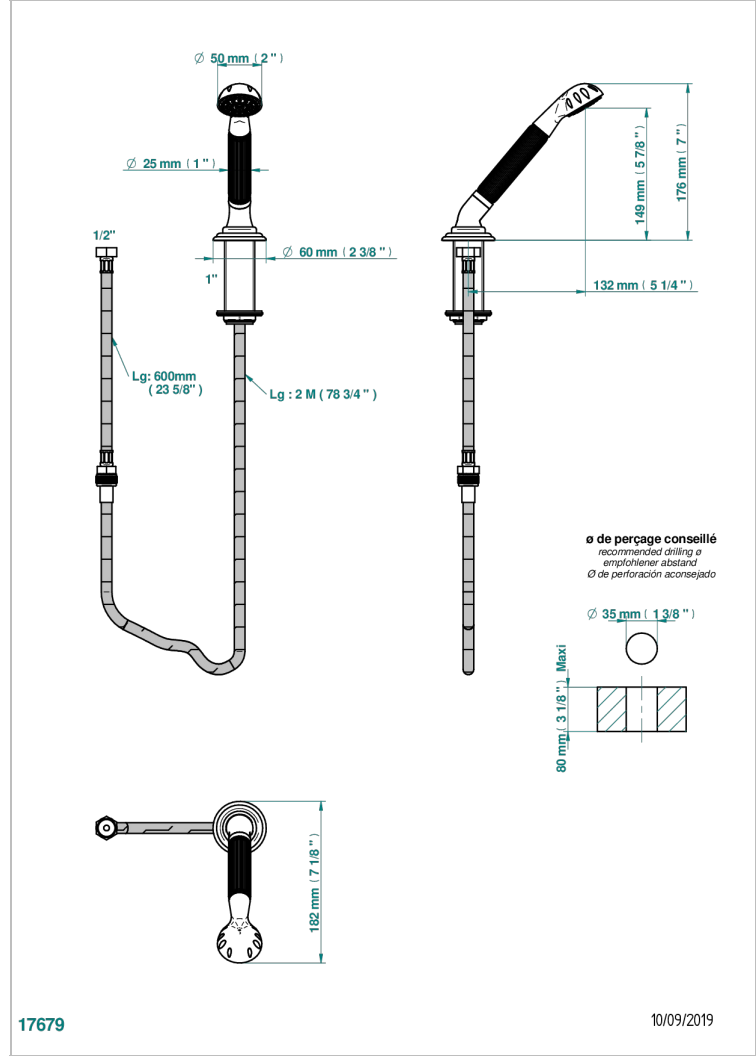

VOGUE LAPIS LAZULI

A8S-60A

Deck mounted hand shower, with hose

THG[®]
PARIS

CHARACTERISTIC

- ACS : 20ACCLY558

TECHNICAL SPECS

- Recommandé : 3 bars (max. 5 bars) - Advised : 43,5 psi (max. 72 psi)
- 9,5 l/min à 3 bars (2.5 gpm at 43.5 psi)

STANDARDS

AVAILABLE FINITIONS

Black ceram - D30
Blush PVD - H62
Brass color PVD - H49
Brown bronze color PVD - F33
Chrome polished - A02
Chrome polished / gold polished - G02

Copper antique matt, coated - H07
Gold color PVD - H52
Gold mat - F07
Gold polished - F01
Graphite PVD - H64
Light coated bronze - D01