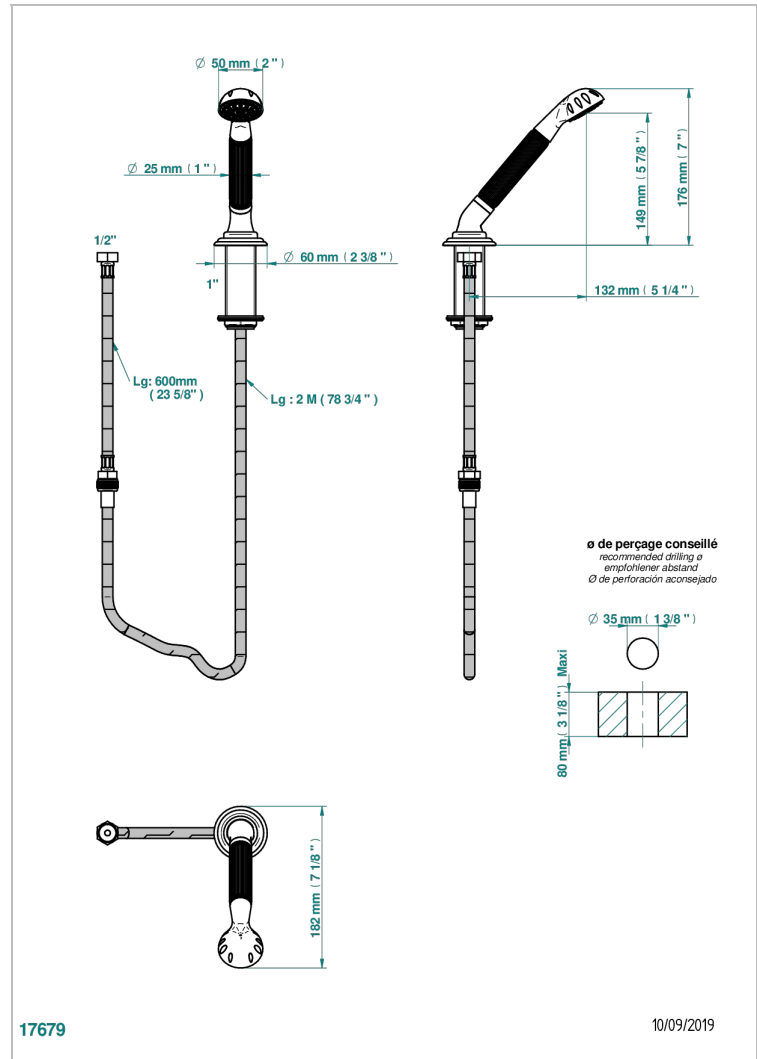

VOGUE TIGER EYE

A8R-60A

Deck mounted hand shower, with hose

THG[®]
PARIS

CHARACTERISTIC

- ACS : 20ACCLY558

STANDARDS

TECHNICAL SPECS

- Recommandé : 3 bars (max. 5 bars) - Advised : 43,5 psi (max. 72 psi)
- 9,5 l/min à 3 bars (2.5 gpm at 43.5 psi)

AVAILABLE FINITIONS

Black ceram - D30
Blush PVD - H62
Brass color PVD - H49
Brown bronze color PVD - F33
Chrome polished - A02
Chrome polished / gold polished - G02

Matt graphite PVD - H65
Matt nickel (American satin) - C01
Matt nickel color PVD - H56
Nickel antique / Sovereign - H28
Nickel color PVD - H55
Nickel polished - B01

Soft gold - F30
Soft matt gold - F31
Umber PVD - H66