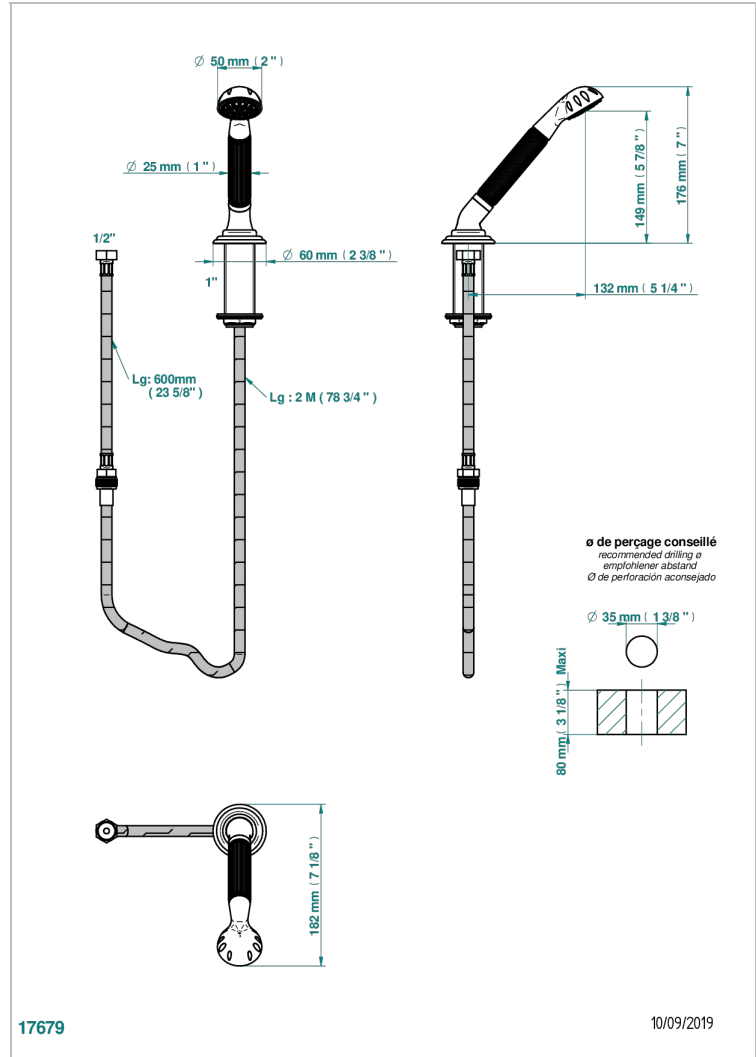

# VOGUE RED JASPER

A8N-60A

Deck mounted hand shower, with hose

## CHARACTERISTIC

- ACS : 20ACCLY558