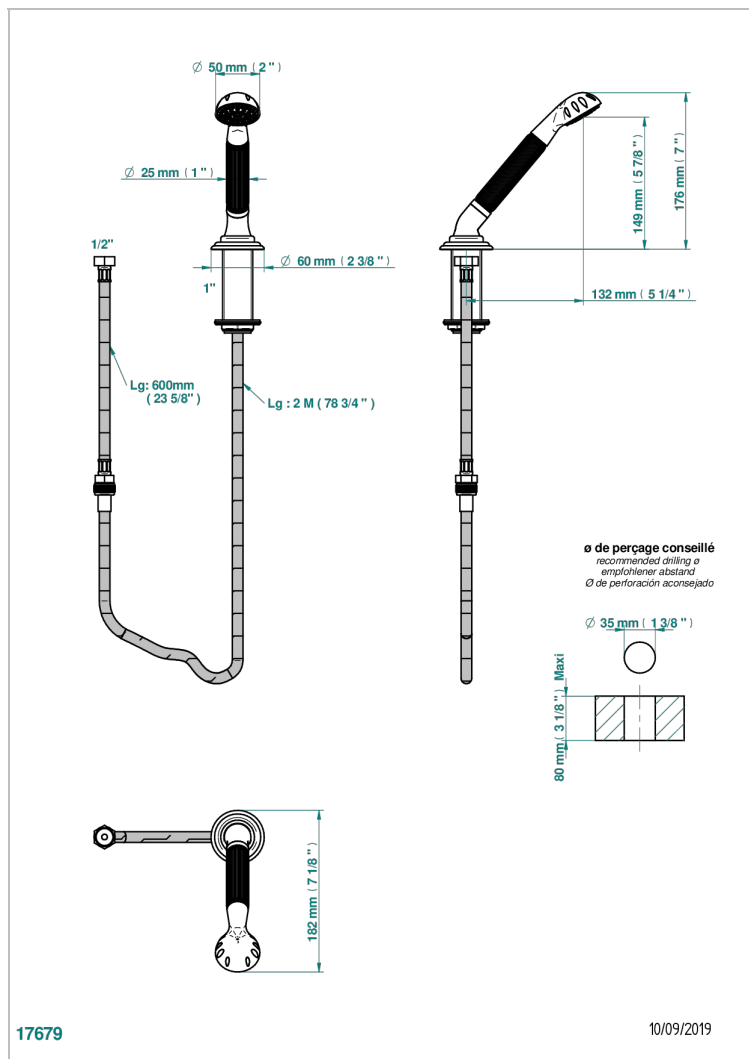

VOGUE MALACHITE

A8M-60A

Rim mounted stylised handshower, 2 m hose and angle rest

THG[®]
PARIS

CHARACTERISTIC

- ACS : 20ACCLY558

TECHNICAL SPECS

- Recommandé : 3 bars (max. 5 bars) - Advised : 43,5 psi (max. 72 psi)
- 9,5 l/min à 3 bars (2.5 gpm at 43.5 psi)

STANDARDS

AVAILABLE FINITIONS

Antique nickel - H28
Black ceram - D30
Blush PVD - H62
Brass color PVD - H49
Brown bronze color PVD - F33
Gold color PVD - H52

Graphite PVD - H64
Lacquered light bronze - D01
Matt Umber PVD - H67
Matt blush PVD - H60
Matt brass color PVD - H50
Matt brown bronze color PVD - F34