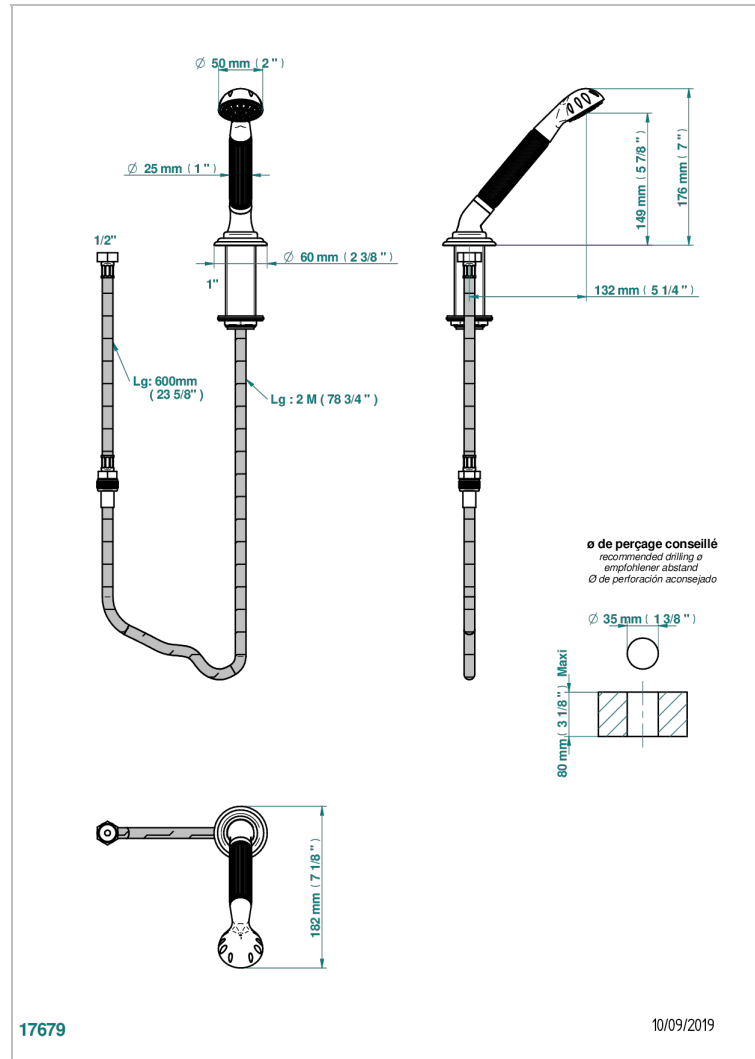

ELLIPSE

A44-60A

Deck mounted hand shower, with hose

CHARACTERISTIC

- ACS : 20ACCLY558

STANDARDS

AVAILABLE FINITIONS

Black ceram - D30
Chrome polished - A02
Chrome polished / gold polished - G02
Copper antique matt, coated - H07
Gold mat - F07
Gold polished - F01

TECHNICAL SPECS

- Recommandé : 3 bars (max. 5 bars) - Advised : 43,5 psi (max. 72 psi)
- 9,5 l/min à 3 bars (2.5 gpm at 43.5 psi)

Matt chrome (American satin) - C02
Matt nickel (American satin) - C01
Nickel antique / Sovereign - H28
Nickel polished - B01
Soft gold - F30
Soft matt gold - F31