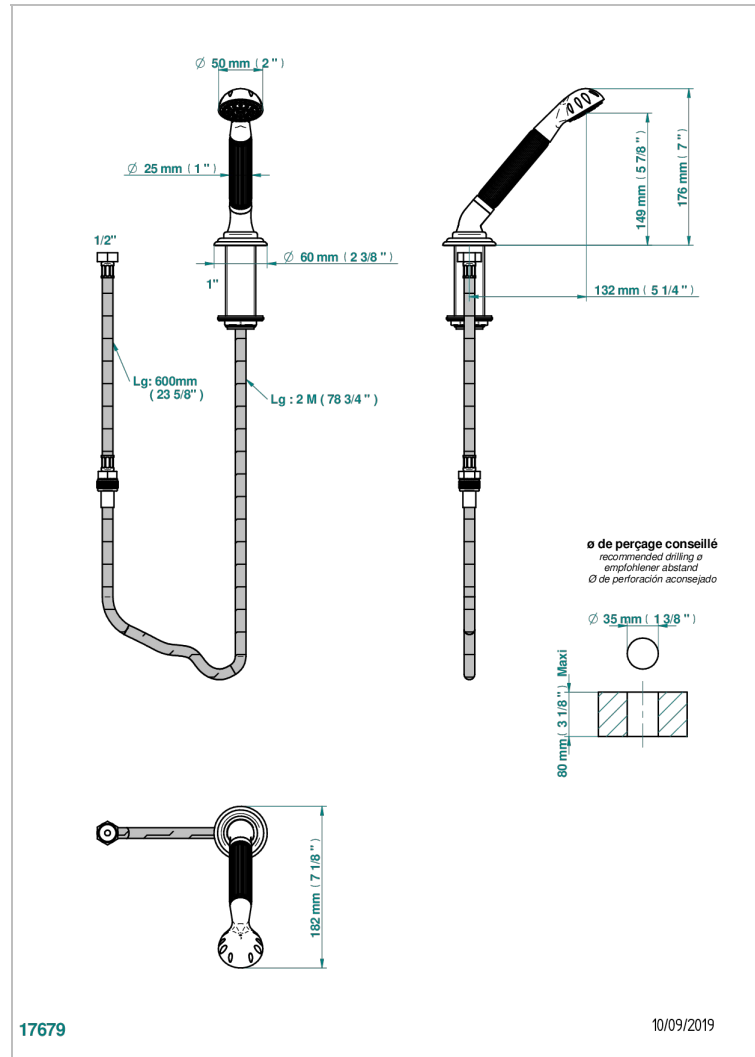

ELLIPSE

A44-60A

Rim mounted stylised handshower, 2 m hose and angle rest

CHARACTERISTIC

- ACS : 20ACCLY558

STANDARDS

AVAILABLE FINITIONS

Antique nickel - H28
Black ceram - D30
Matt chrome - C02
Matt gold - F07
Matt nickel (color finish) - C01
Polished chrome (color finish) - A02

TECHNICAL SPECS

- Recommandé : 3 bars (max. 5 bars) - Advised : 43,5 psi (max. 72 psi)
- 9,5 l/min à 3 bars (2.5 gpm at 43.5 psi)

Polished chrome / Polished gold (color finish) - G02
Polished gold (color finish) - F01
Polished nickel - B01
Soft gold - F30
Soft matt gold - F31
Varnished matt antique red copper (color finish) - H07