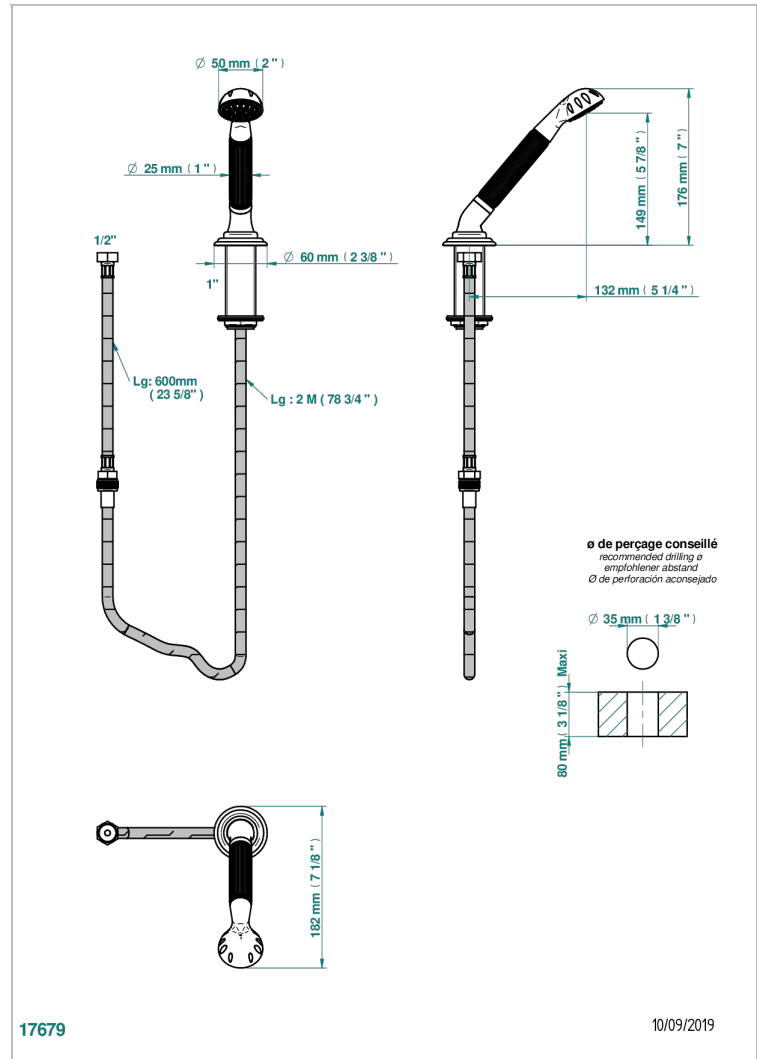

PANTHERE BLACK CRYSTAL

A2K-60A

Deck mounted hand shower, with hose

THG[®]
PARIS

CHARACTERISTIC

- ACS : 20ACCLY558

STANDARDS

TECHNICAL SPECS

- Recommandé : 3 bars (max. 5 bars) - Advised : 43,5 psi (max. 72 psi)
- 9,5 l/min à 3 bars (2.5 gpm at 43.5 psi)

AVAILABLE FINITIONS

Black ceram - D30
Blush PVD - H62
Brass color PVD - H49
Brown bronze color PVD - F33
Chrome polished - A02
Chrome polished / gold polished - G02

Matt graphite PVD - H65
Matt nickel (American satin) - C01
Matt nickel color PVD - H56
Nickel antique / Sovereign - H28
Nickel color PVD - H55
Nickel polished - B01

Soft gold - F30
Soft matt gold - F31
Umber PVD - H66