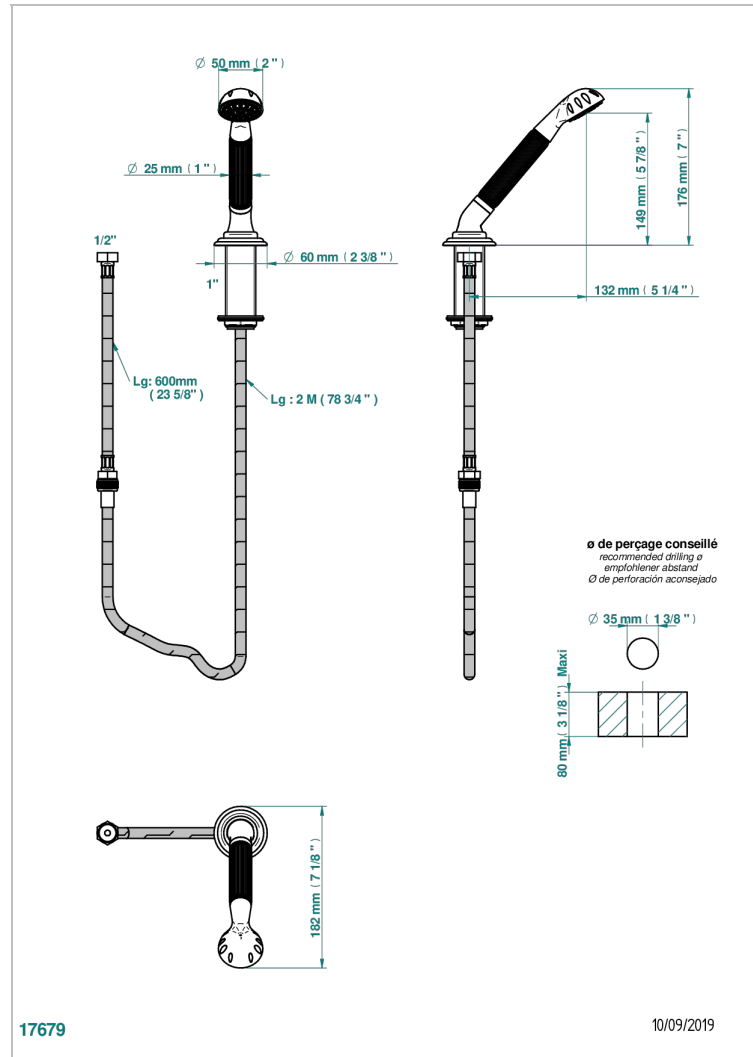

PANTHERE BLACK CRYSTAL

A2K-60A

Rim mounted stylised handshower, 2 m hose and angle rest

CHARACTERISTIC

- ACS : 20ACCLY558

STANDARDS

TECHNICAL SPECS

- Recommandé : 3 bars (max. 5 bars) - Advised : 43,5 psi (max. 72 psi)
- 9,5 l/min à 3 bars (2.5 gpm at 43.5 psi)

AVAILABLE FINITIONS

Antique nickel - H28
Black ceram - D30
Blush PVD - H62
Brass color PVD - H49
Brown bronze color PVD - F33
Gold color PVD - H52

Graphite PVD - H64
Lacquered light bronze - D01
Matt Umber PVD - H67
Matt blush PVD - H60
Matt brass color PVD - H50
Matt brown bronze color PVD - F34