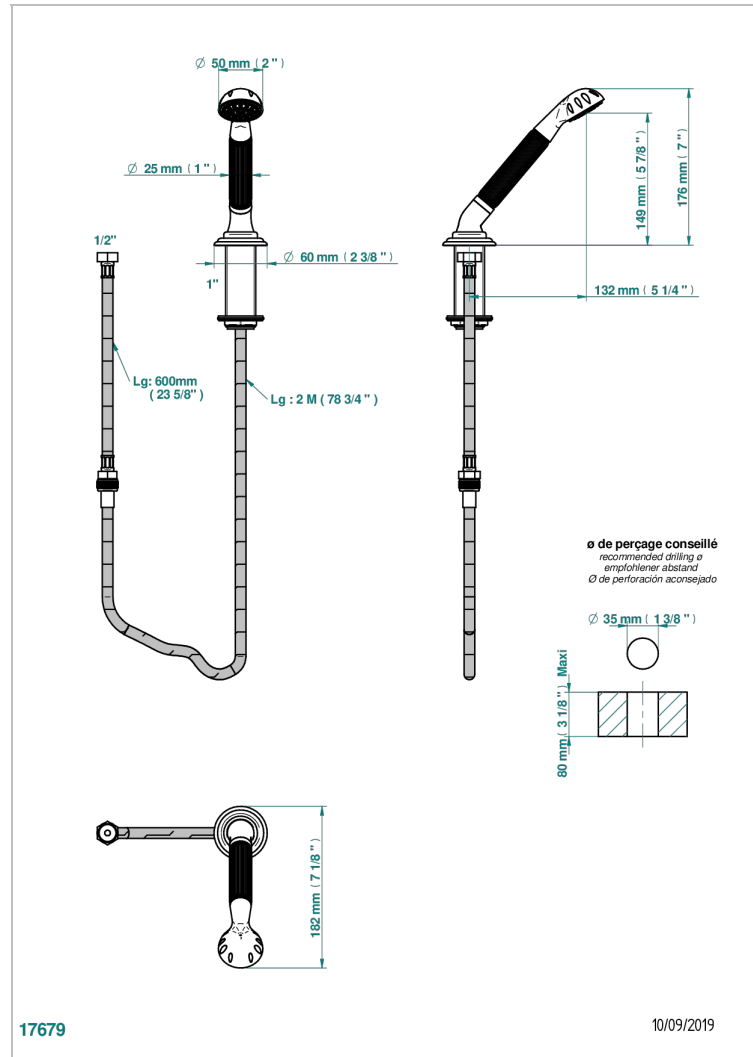

PANTHERE CLEAR CRYSTAL

A2H-60A

Deck mounted hand shower, with hose

CHARACTERISTIC

- ACS : 20ACCLY558

STANDARDS

TECHNICAL SPECS

- Recommandé : 3 bars (max. 5 bars) - Advised : 43,5 psi (max. 72 psi)
- 9,5 l/min à 3 bars (2.5 gpm at 43.5 psi)

AVAILABLE FINITIONS

Black ceram - D30
Blush PVD - H62
Brass color PVD - H49
Brown bronze color PVD - F33
Chrome polished - A02
Chrome polished / gold polished - G02

Copper antique matt, coated - H07
Gold color PVD - H52
Gold mat - F07
Gold polished - F01
Graphite PVD - H64
Light coated bronze - D01