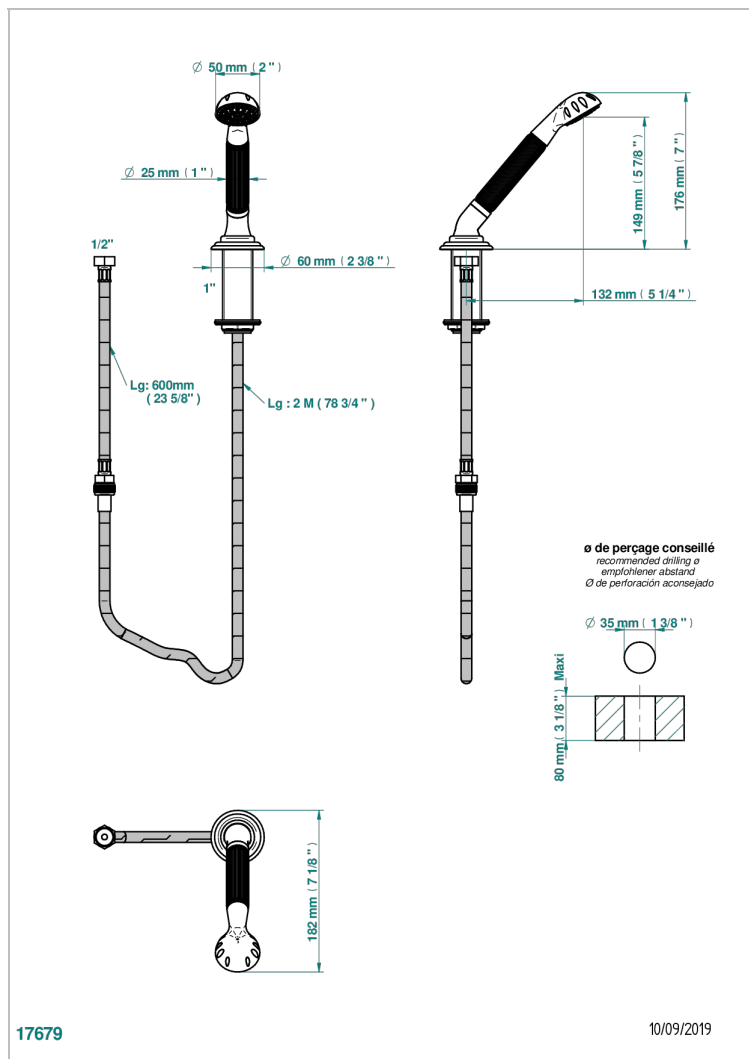

PANTHERE CLEAR CRYSTAL

A2H-60A

Rim mounted stylised handshower, 2 m hose and angle rest

THG[®]
PARIS

CHARACTERISTIC

- ACS : 20ACCLY558

TECHNICAL SPECS

- Recommandé : 3 bars (max. 5 bars) - Advised : 43,5 psi (max. 72 psi)
- 9,5 l/min à 3 bars (2.5 gpm at 43.5 psi)

STANDARDS

AVAILABLE FINITIONS

Antique nickel - H28
Black ceram - D30
Blush PVD - H62
Brass color PVD - H49
Brown bronze color PVD - F33
Gold color PVD - H52

Graphite PVD - H64
Lacquered light bronze - D01
Matt Umber PVD - H67
Matt blush PVD - H60
Matt brass color PVD - H50
Matt brown bronze color PVD - F34