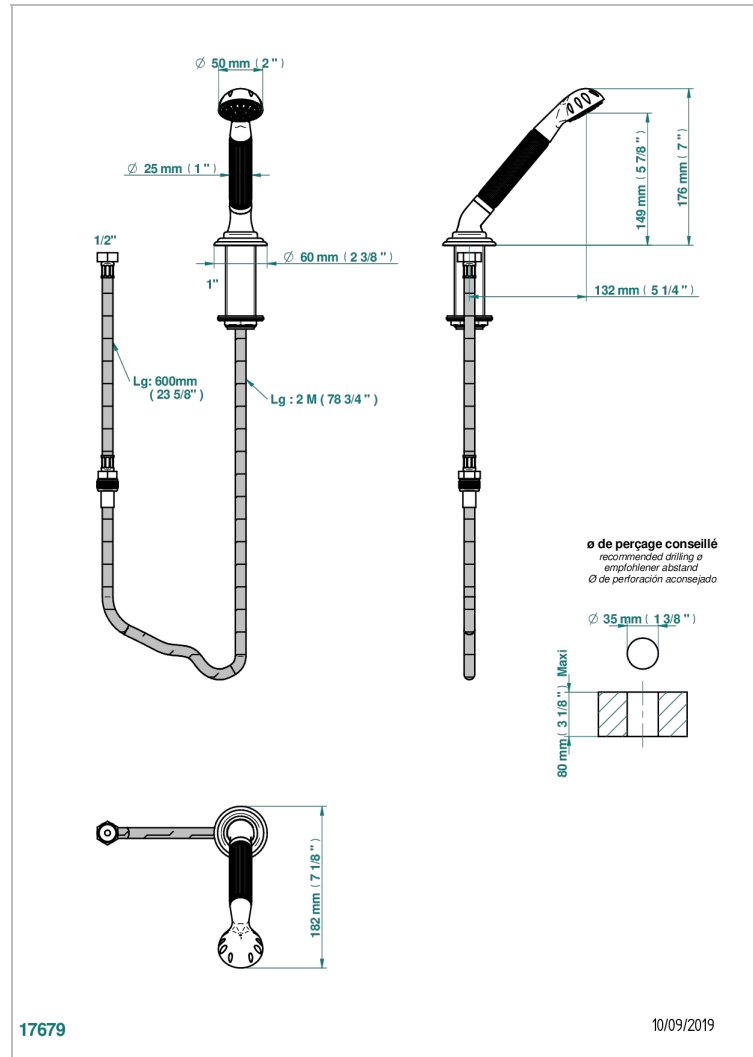

PANTHERE CLEAR CRYSTAL

A2H-60A

Rim mounted stylised handshower, 2 m hose and angle rest

CHARACTERISTIC

- ACS : 20ACCLY558

STANDARDS

TECHNICAL SPECS

- Recommandé : 3 bars (max. 5 bars) - Advised : 43,5 psi (max. 72 psi)
- 9,5 l/min à 3 bars (2.5 gpm at 43.5 psi)

AVAILABLE FINITIONS

Antique nickel - H28
Black ceram - D30
Blush PVD - H62
Brass color PVD - H49
Brown bronze color PVD - F33
Gold color PVD - H52

Graphite PVD - H64
Lacquered light bronze - D01
Matt Umber PVD - H67
Matt blush PVD - H60
Matt brass color PVD - H50
Matt brown bronze color PVD - F34