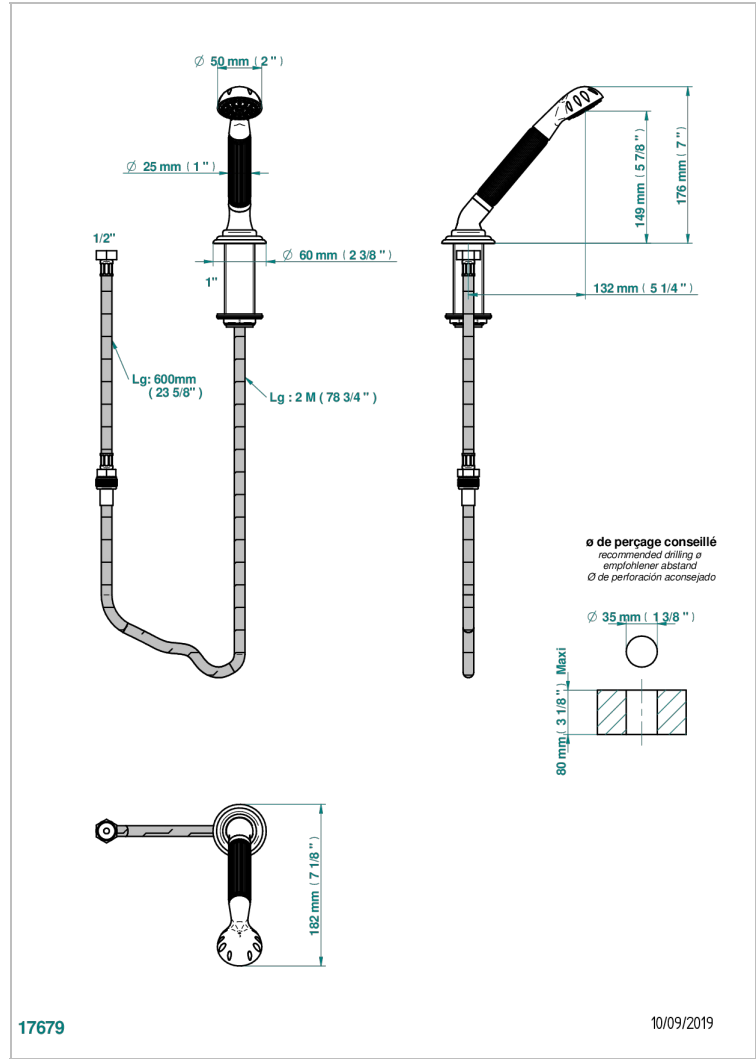

VENICE

A2E-60A

Rim mounted stylised handshower, 2 m hose and angle rest

CHARACTERISTIC

- ACS : 20ACCLY558

TECHNICAL SPECS

- Recommandé : 3 bars (max. 5 bars) - Advised : 43,5 psi (max. 72 psi)
- 9,5 l/min à 3 bars (2.5 gpm at 43.5 psi)

STANDARDS

AVAILABLE FINITIONS

Antique nickel - H28
Black ceram - D30
Blush PVD - H62
Brass color PVD - H49
Brown bronze color PVD - F33
Gold color PVD - H52

Graphite PVD - H64
Lacquered light bronze - D01
Matt Umber PVD - H67
Matt blush PVD - H60
Matt brass color PVD - H50
Matt brown bronze color PVD - F34